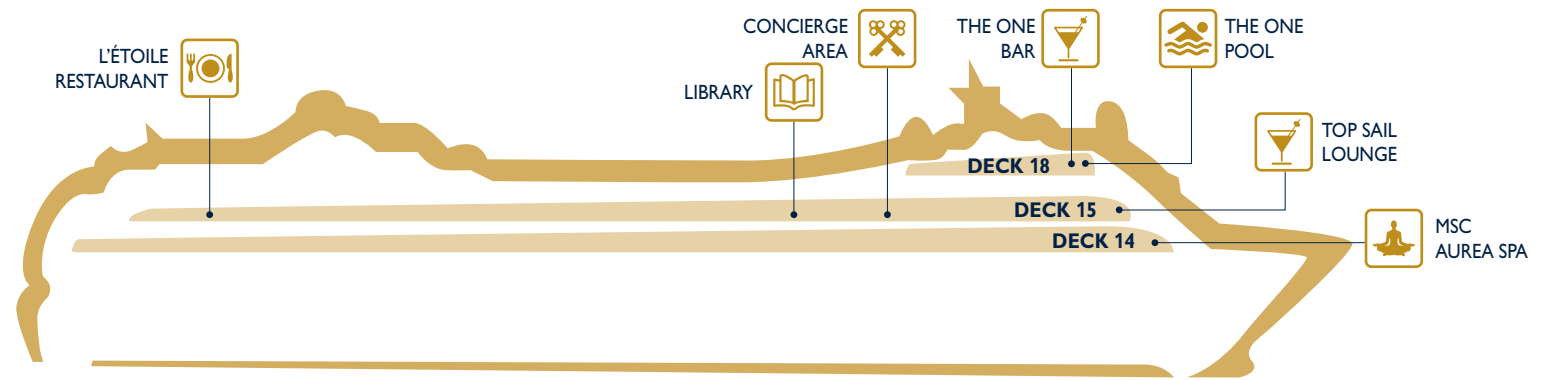

- DECK 14**
- Aqua Park
 - Bar delle Fontane
 - Gym
 - I Tropic Covered pool
 - L'Africana Buffet Restaurant
 - MSC Aurea Spa
 - The Glass Bar
 - The Pool Shop
 - Zanzibar Buffet Restaurant

- DECK 7**
- El Sombrero Tex Mex
 - Gallery Plaza
 - Il Cappuccino Coffee Bar
 - Il Transatlantico Piano Bar
 - L'Insolito Lounge Bar & music
 - La Cantina Toscana
 - Manhattan Bar
 - Photo Gallery
 - Photo Shop
 - Shops
 - Sports Bar
 - Teatro L'Avanguardia

- DECK 6**
- Casinò delle Palme
 - Excursion Office
 - Games Arcade
 - Il Cerchio d'Oro Restaurant
 - Le Vele Bar
 - Piazza San Giorgio
 - Red Velvet Restaurant
 - Shops
 - Teatro L'Avanguardia
 - The Cigar Lounge
 - Voyagers Club Info Point

- DECK 5**
- Business Center
 - Cyberlibrary
 - Fantasia Bar
 - Reception - Guest service
 - Red Velvet Restaurant
- DECK 4**
- Medical Center
 - Tender Access

MSC YACHT CLUB	Deck
CONCIERGE AREA	15
L'ÉTOILE RESTAURANT	15
LIBRARY	15
MSC AUREA SPA	14
THE ONE BAR	18
THE ONE POOL	18
TOP SAIL LOUNGE	15