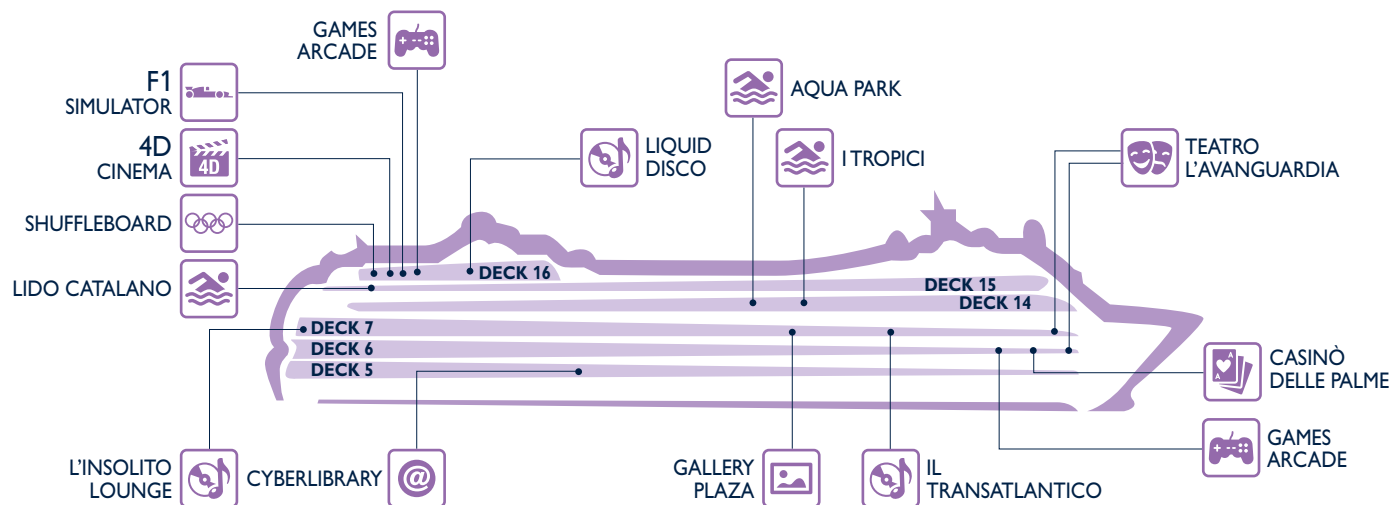

Restaurants	Deck
EL SOMBRERO TEX MEX	7
L'AFRICANA BUFFET RESTAURANT	14
RED VELVET	5
SPORTS BAR (American finger food)	7
IL CERCHIO D'ORO	6
ZANZIBAR BUFFET RESTAURANT	14

Outdoor Bars	Deck
BAR DELLE FONTANE	14
GAUDI BAR	15
I TROPICI BAR	14
THE GLASS BAR	14
TOP 18 BAR	18

SHOPPING

Shops	Deck
ACCESSORIES SHOP	6
EXCURSION OFFICE	6
IL GIOIELLO	6
L'ANGOLO DELL'OGGETTO	6
LA BOUTIQUE	6
LA CARAMELLA	6

Shops	Deck
LA PROFUMERIA	7
MSC AUREA SPA	14
MSC SHOP	7
PHOTO SHOP	7
THE MINI MALL	6
THE POOL SHOP	14

ENTERTAINMENT

Fun	Deck
4D CINEMA	16
AQUA PARK	14
CASINÒ DELLE PALME	6
CYBERLIBRARY	5
F1 SIMULATOR	16
GALLERY PLAZA	7
GAMES ARCADE	6
	16

Fun	Deck
IL TRANSATLANTICO PIANO BAR	7
I TROPICI (Covered Pool)	14
L'INSOLITO LOUNGE	7
LIDO CATALANO	15
LIQUID DISCO	16
SHUFFLEBOARD	16
TEATRO L'AVANGUARDIA	6
	7

FAMILY & FUN

Family Areas	Deck
4D CINEMA	16
AQUA PARK	14
CHILDREN'S POOL	15
F1 SIMULATOR	16
GAMES ARCADE	6
	16
I GRAFFITI (12-17 yrs)	15
I TROPICI (Covered Pool)	14
IL POLO NORD (under 12 yrs)	15

Family Areas	Deck
KIDS' CORNER (Buffet)	14
LA CARAMELLA	6
MSC SHOP	7
MSC ARENA	16
TEEN'S AREA	16
TEENS TOBOGA	15
TEATRO L'AVANGUARDIA	7
THE GLASS BAR	14