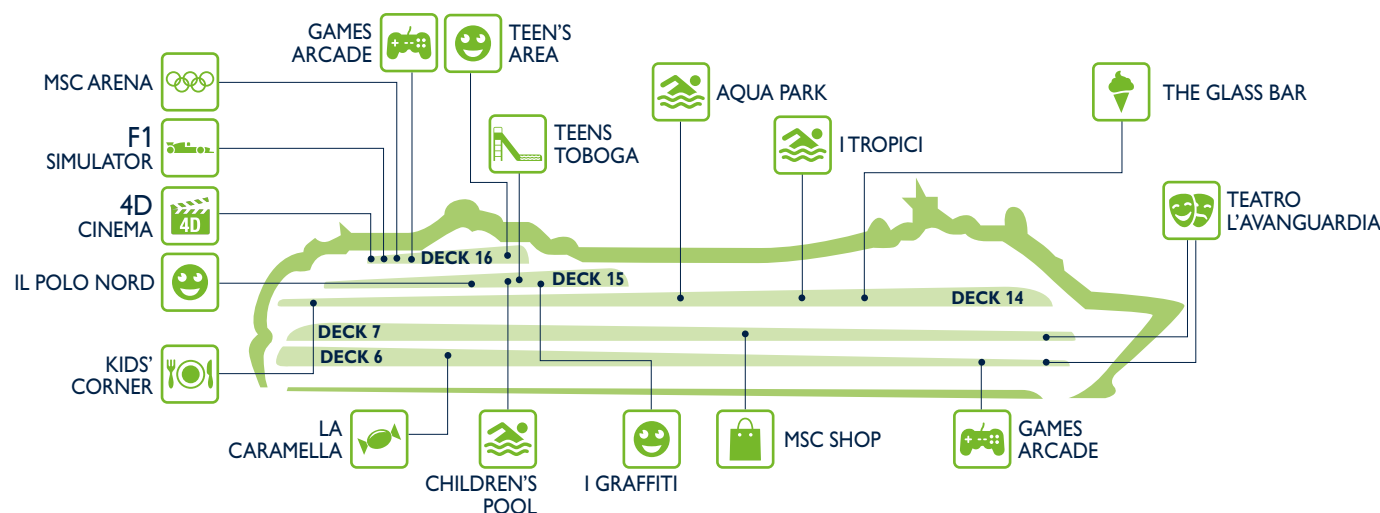

Restaurants	Deck
EL SOMBRERO TEX MEX	7
L'AFRICANA BUFFET RESTAURANT	14
RED VELVET	5
SPORTS BAR (American finger food)	7
IL CERCHIO D'ORO	6
ZANZIBAR BUFFET RESTAURANT	14

Outdoor Bars	Deck
BAR DELLE FONTANE	14
GAUDI BAR	15
I TROPICI BAR	14
THE GLASS BAR	14
TOP 18 BAR	18

SHOPPING

Shops	Deck
ACCESSORIES SHOP	6
EXCURSION OFFICE	6
IL GIOIELLO	6
L'ANGOLO DELL'OGGETTO	6
LA BOUTIQUE	6
LA CARAMELLA	6

Shops	Deck
LA PROFUMERIA	7
MSC AUREA SPA	14
MSC SHOP	7
PHOTO SHOP	7
THE MINI MALL	6
THE POOL SHOP	14

ENTERTAINMENT

Fun	Deck
4D CINEMA	16
AQUA PARK	14
CASINÒ DELLE PALME	6
CYBERLIBRARY	5
F1 SIMULATOR	16
GALLERY PLAZA	7
GAMES ARCADE	6
	16

Fun	Deck
IL TRANSATLANTICO PIANO BAR	7
I TROPICI (Covered Pool)	14
L'INSOLITO LOUNGE	7
LIDO CATALANO	15
LIQUID DISCO	16
SHUFFLEBOARD	16
TEATRO L'AVANGUARDIA	6
	7

FAMILY & FUN

Family Areas	Deck
4D CINEMA	16
AQUA PARK	14
CHILDREN'S POOL	15
F1 SIMULATOR	16
GAMES ARCADE	6
	16
I GRAFFITI (12-17 yrs)	15
I TROPICI (Covered Pool)	14
IL POLO NORD (under 12 yrs)	15

Family Areas	Deck
KIDS' CORNER (Buffet)	14
LA CARAMELLA	6
MSC SHOP	7
MSC ARENA	16
TEEN'S AREA	16
TEENS TOBOGA	15
TEATRO L'AVANGUARDIA	7
THE GLASS BAR	14