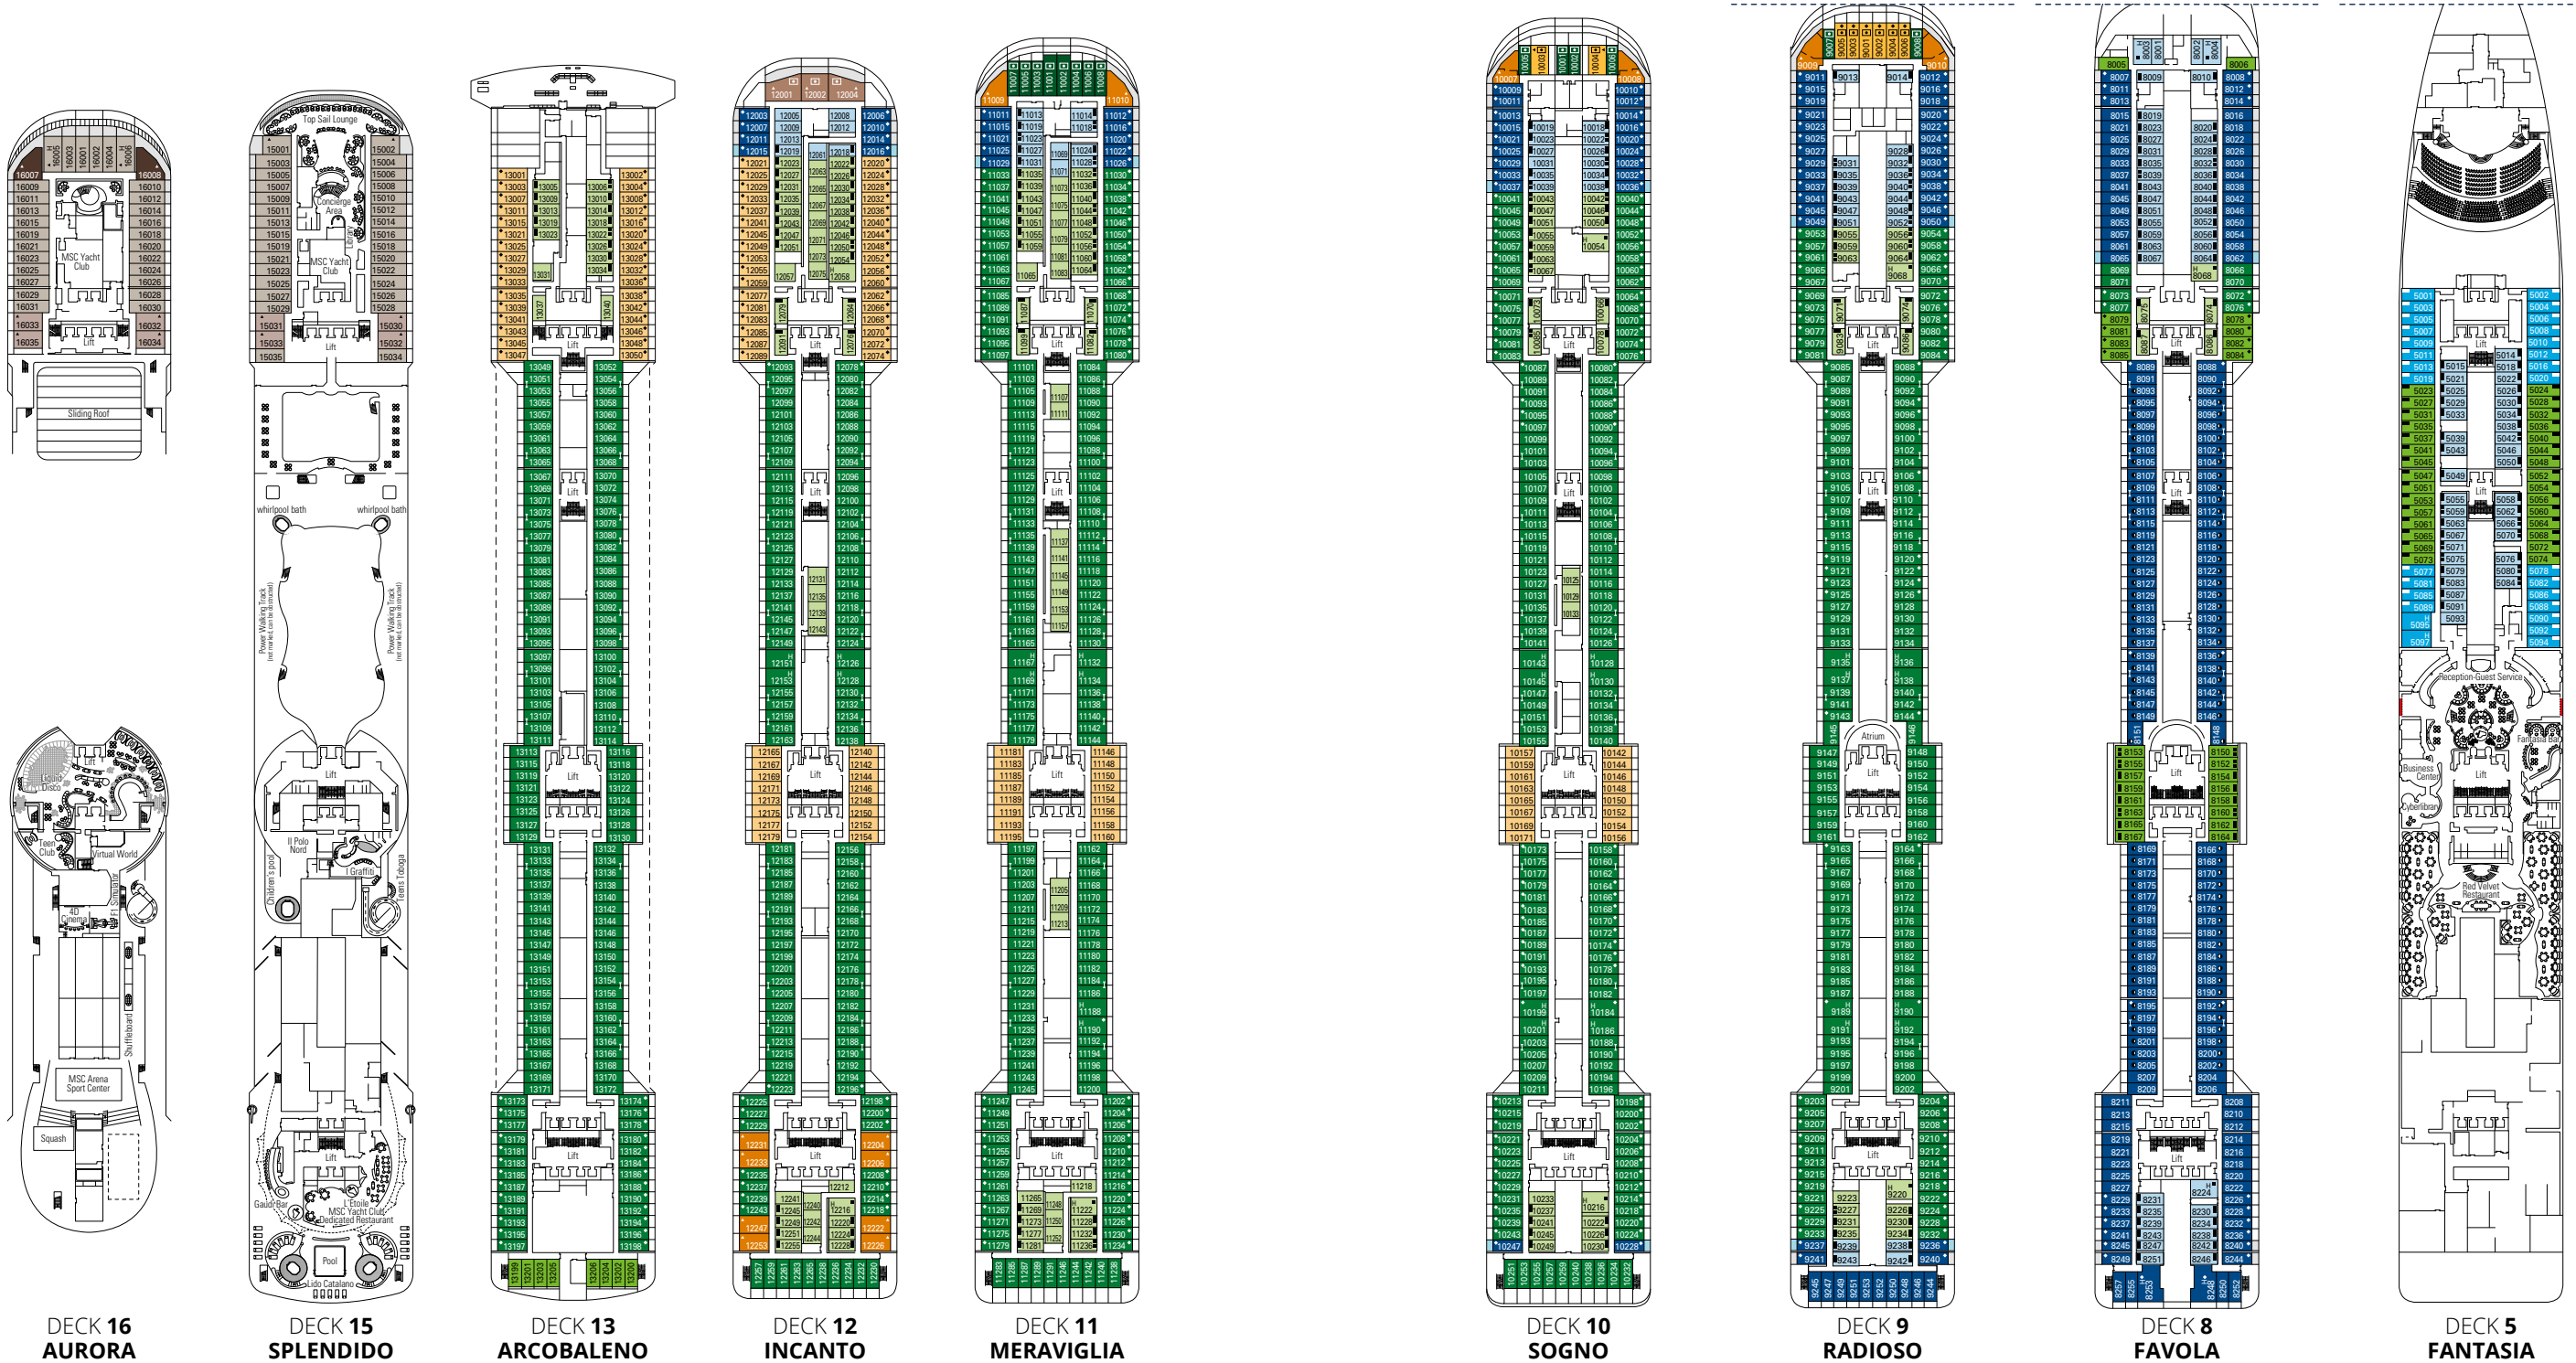

MSC Fantasia

Use the deck plans to select your ideal cabin.
Choose the deck you wish then use the colours to identify the category of accommodation you desire.

Cabins 1637 | Guests 4363

Cabin Categories and Experiences.

BELLA EXPERIENCE

- Interior
- Ocean View
- Balcony

FANTASTICA EXPERIENCE

- Interior
- Ocean View
- Balcony
- Family Cabins*
- Suite°

AUREA EXPERIENCE

- Balcony
- Suite°
- Suite

MSC YACHT CLUB

- Deluxe Suite
- Grand Suite
- Executive & Family Suite°
- Royal Suite

LEGEND

- ▲ Sofa bed
- ◆ Double sofa bed
- 3rd bed is a pullman bed
- 3rd and 4th beds are pullman beds
- ↔ Connecting Cabins
- Cabins with panoramic sealed window
- Cabins for guests with disabilities or reduced mobility
- Cabins with partial view
- Balcony with metal balustrade
- Balcony with half glass half metal balustrade

- * The ship offers many family cabins which are the combination of 2 connected cabins. Please contact your travel agent for all the available options.
- All cabins have one double bed convertible to two single beds.
- 3rd bed available in all categories except for Suite with Panoramic Sealed Window Fantastica.
- 4th bed available in all categories except for Suite with Panoramic Sealed Window Fantastica, Suite Aurea and MSC Yacht Club Suites.
- °Sealed panoramic window.