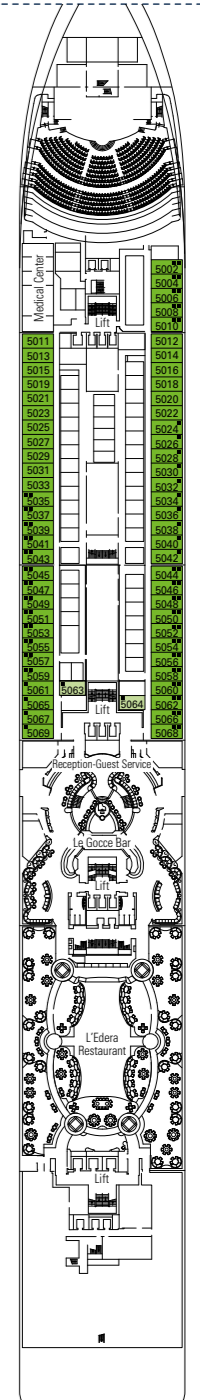

MSC Magnifica

Use the deck plans to select your ideal cabin.
Choose the deck you wish then use the colours to identify the category of accommodation you desire.

Cabins **1259** | Guests **3223**

Cabin Categories and Experiences.

BELLA EXPERIENCE

- Interior
- Outside with Partial View
- Balcony

FANTASTICA EXPERIENCE

- Interior
- Ocean View
- Balcony
- Family Cabins*

AUREA EXPERIENCE

- Balcony
- Suite

LEGEND

- ▲ Sofa bed
- ◆ Double sofa bed
- 3rd bed is a pullman bed
- 3rd and 4th beds are pullman beds
- ↔ Connecting Cabins
- H Cabins for guests with disabilities or reduced mobility
- Cabins with partial view
- Balcony with metal balustrade
- Balcony with half glass half metal balustrade

- * The ship offers many family cabins which are the combination of 2 connected cabins. Please contact your travel agent for all the available options.
- All cabins have one double bed convertible to two single beds except in cabins for guests with disabilities or reduced mobility (H), this does not apply to cabins 15022 and 15023.
- 3rd and 4th beds available in all categories except for Balcony Bella.
- 5th bed available in Suite Aurea.

DECK 15
CAPRI

DECK 14
POSITANO

DECK 12
PORTOVENERE

DECK 11
ISCHIA

DECK 10
RICCIONE

DECK 9
PANAREA

DECK 8
CAMOGLI

DECK 5
SORRENTO