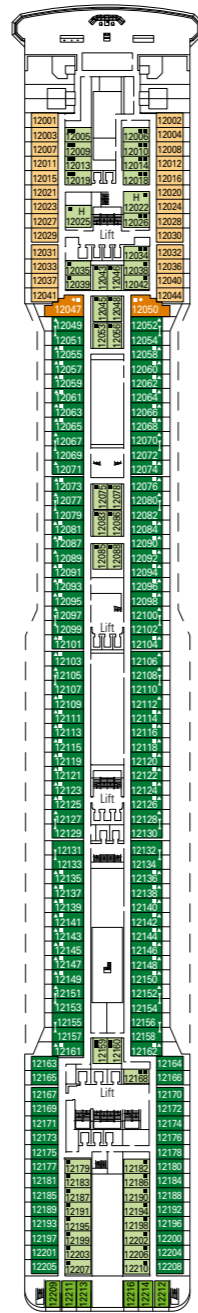

MSC Magnifica

Use the deck plans to select your ideal cabin.
Choose the deck you wish then use the colours to identify the category of accommodation you desire.

Cabins **1259** | Guests **3223**

Cabin Categories and Experiences.

BELLA EXPERIENCE

- Interior
- Outside with Partial View
- Balcony

FANTASTICA EXPERIENCE

- Interior
- Ocean View
- Balcony
- Family Cabins*

AUREA EXPERIENCE

- Balcony
- Suite

LEGEND

- ▲ Sofa bed
- ◆ Double sofa bed
- 3rd bed is a pullman bed
- 3rd and 4th beds are pullman beds
- ↔ Connecting Cabins
- H Cabins for guests with disabilities or reduced mobility
- Cabins with partial view
- Balcony with metal balustrade
- Balcony with half glass half metal balustrade

- * The ship offers many family cabins which are the combination of 2 connected cabins. Please contact your travel agent for all the available options.
- All cabins have one double bed convertible to two single beds except in cabins for guests with disabilities or reduced mobility (H), this does not apply to cabins 15022 and 15023.
- 3rd and 4th beds available in all categories except for Balcony Bella.
- 5th bed available in Suite Aurea.

DECK 15
CAPRI

DECK 14
POSITANO

DECK 12
PORTOVENERE

DECK 11
ISCHIA

DECK 10
RICCIONE

DECK 9
PANAREA

DECK 8
CAMOGLI

DECK 5
SORRENTO