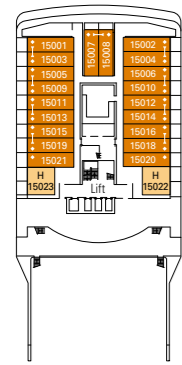

BELLA EXPERIENCE

- Interior
- Outside with Partial View
- Balcony

FANTASTICA EXPERIENCE

- Interior
- Ocean View
- Balcony
- Family Cabins*

AUREA EXPERIENCE

- Balcony
- Suite

LEGEND

- ▲ Sofa bed
- ◆ Double sofa bed
- 3rd bed is a pullman bed
- 3rd and 4th beds are pullman beds
- ↔ Connecting Cabins
- H Cabins for guests with disabilities or reduced mobility
- Cabins with partial view
- Balcony with metal balustrade
- Balcony with half glass half metal balustrade

- * The ship offers many family cabins which are the combination of 2 connected cabins. Please contact your travel agent for all the available options.
- All cabins have one double bed convertible to two single beds except in cabins for guests with disabilities or reduced mobility (H), this does not apply to cabins 15022 and 15023.
- 3rd and 4th beds available in all categories except for Balcony Bella.
- 5th bed available in Suite Aurea.