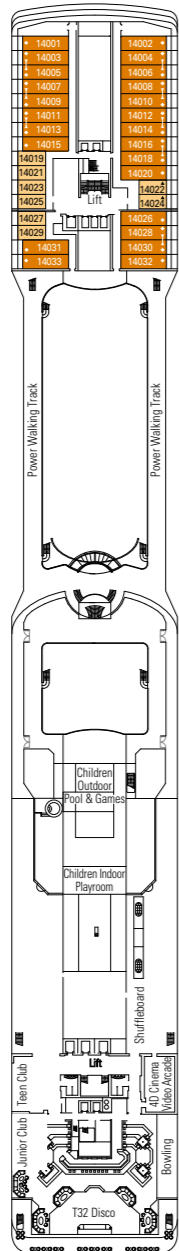

MSC Magnifica

Use the deck plans to select your ideal cabin.
Choose the deck you wish then use the colours to identify the category of accommodation you desire.

Cabins **1259** | Guests **3223**

Cabin Categories and Experiences.

BELLA EXPERIENCE

- Interior
- Outside with Partial View
- Balcony

FANTASTICA EXPERIENCE

- Interior
- Ocean View
- Balcony
- Family Cabins*

AUREA EXPERIENCE

- Balcony
- Suite

LEGEND

- ▲ Sofa bed
- ◆ Double sofa bed
- 3rd bed is a pullman bed
- 3rd and 4th beds are pullman beds
- ↔ Connecting Cabins
- H Cabins for guests with disabilities or reduced mobility
- Cabins with partial view
- Balcony with metal balustrade
- Balcony with half glass half metal balustrade

- * The ship offers many family cabins which are the combination of 2 connected cabins. Please contact your travel agent for all the available options.
- All cabins have one double bed convertible to two single beds except in cabins for guests with disabilities or reduced mobility (H), this does not apply to cabins 15022 and 15023.
- 3rd and 4th beds available in all categories except for Balcony Bella.
- 5th bed available in Suite Aurea.

DECK 15
CAPRI

DECK 14
POSITANO

DECK 12
PORTOVENERE

DECK 11
ISCHIA

DECK 10
RICCIONE

DECK 9
PANAREA

DECK 8
CAMOGLI

DECK 5
SORRENTO