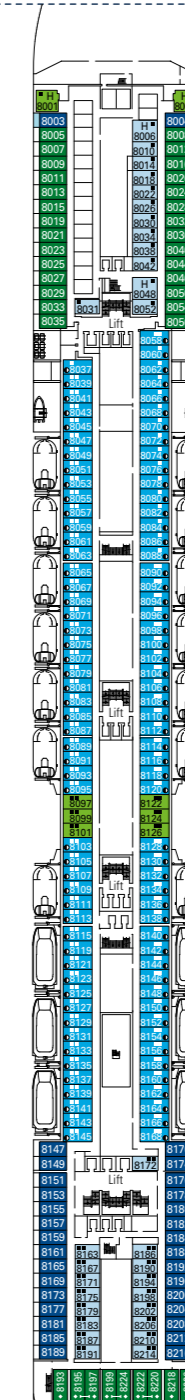

MSC Magnifica

Use the deck plans to select your ideal cabin.
Choose the deck you wish then use the colours to identify the category of accommodation you desire.

Cabins **1259** | Guests **3223**

Cabin Categories and Experiences.

BELLA EXPERIENCE

- Interior
- Outside with Partial View
- Balcony

FANTASTICA EXPERIENCE

- Interior
- Ocean View
- Balcony
- Family Cabins*

AUREA EXPERIENCE

- Balcony
- Suite

LEGEND

- ▲ Sofa bed
- ◆ Double sofa bed
- 3rd bed is a pullman bed
- 3rd and 4th beds are pullman beds
- ↔ Connecting Cabins
- H Cabins for guests with disabilities or reduced mobility
- Cabins with partial view
- Balcony with metal balustrade
- Balcony with half glass half metal balustrade

- * The ship offers many family cabins which are the combination of 2 connected cabins. Please contact your travel agent for all the available options.
- All cabins have one double bed convertible to two single beds except in cabins for guests with disabilities or reduced mobility (H), this does not apply to cabins 15022 and 15023.
- 3rd and 4th beds available in all categories except for Balcony Bella.
- 5th bed available in Suite Aurea.

DECK 15
CAPRI

DECK 14
POSITANO

DECK 12
PORTOVENERE

DECK 11
ISCHIA

DECK 10
RICCIONE

DECK 9
PANAREA

DECK 8
CAMOGLI

DECK 5
SORRENTO