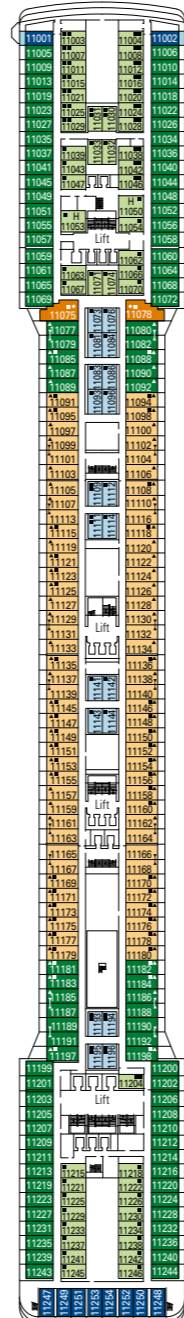

MSC Magnifica

Use the deck plans to select your ideal cabin.
Choose the deck you wish then use the colours to identify the category of accommodation you desire.

Cabins **1259** | Guests **3223**

Cabin Categories and Experiences.

BELLA EXPERIENCE

- Interior
- Outside with Partial View
- Balcony

FANTASTICA EXPERIENCE

- Interior
- Ocean View
- Balcony
- Family Cabins*

AUREA EXPERIENCE

- Balcony
- Suite

LEGEND

- ▲ Sofa bed
- ◆ Double sofa bed
- 3rd bed is a pullman bed
- 3rd and 4th beds are pullman beds
- ↔ Connecting Cabins
- H Cabins for guests with disabilities or reduced mobility
- Cabins with partial view
- Balcony with metal balustrade
- Balcony with half glass half metal balustrade

- * The ship offers many family cabins which are the combination of 2 connected cabins. Please contact your travel agent for all the available options.
- All cabins have one double bed convertible to two single beds except in cabins for guests with disabilities or reduced mobility (H), this does not apply to cabins 15022 and 15023.
- 3rd and 4th beds available in all categories except for Balcony Bella.
- 5th bed available in Suite Aurea.

DECK 15
CAPRI

DECK 14
POSITANO

DECK 12
PORTOVENERE

DECK 11
ISCHIA

DECK 10
RICCIONE

DECK 9
PANAREA

DECK 8
CAMOGLI

DECK 5
SORRENTO