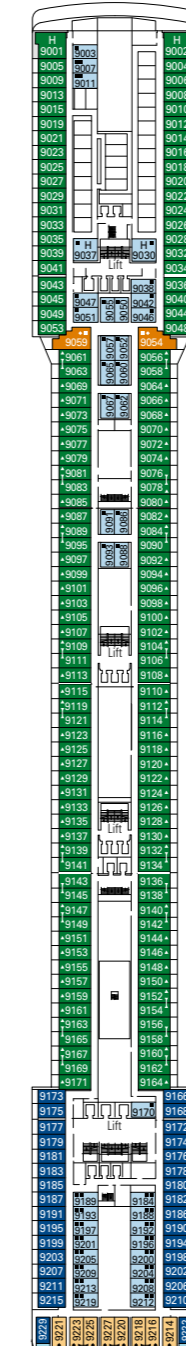

MSC Magnifica

Use the deck plans to select your ideal cabin.
Choose the deck you wish then use the colours to identify the category of accommodation you desire.

Cabins **1259** | Guests **3223**

Cabin Categories and Experiences.

BELLA EXPERIENCE

- Interior
- Outside with Partial View
- Balcony

FANTASTICA EXPERIENCE

- Interior
- Ocean View
- Balcony
- Family Cabins*

AUREA EXPERIENCE

- Balcony
- Suite

LEGEND

- ▲ Sofa bed
- ◆ Double sofa bed
- 3rd bed is a pullman bed
- 3rd and 4th beds are pullman beds
- ↔ Connecting Cabins
- H Cabins for guests with disabilities or reduced mobility
- Cabins with partial view
- Balcony with metal balustrade
- Balcony with half glass half metal balustrade

- * The ship offers many family cabins which are the combination of 2 connected cabins. Please contact your travel agent for all the available options.
- All cabins have one double bed convertible to two single beds except in cabins for guests with disabilities or reduced mobility (H), this does not apply to cabins 15022 and 15023.
- 3rd and 4th beds available in all categories except for Balcony Bella.
- 5th bed available in Suite Aurea.

DECK 15
CAPRI

DECK 14
POSITANO

DECK 12
PORTOVENERE

DECK 11
ISCHIA

DECK 10
RICCIONE

DECK 9
PANAREA

DECK 8
CAMOGLI

DECK 5
SORRENTO