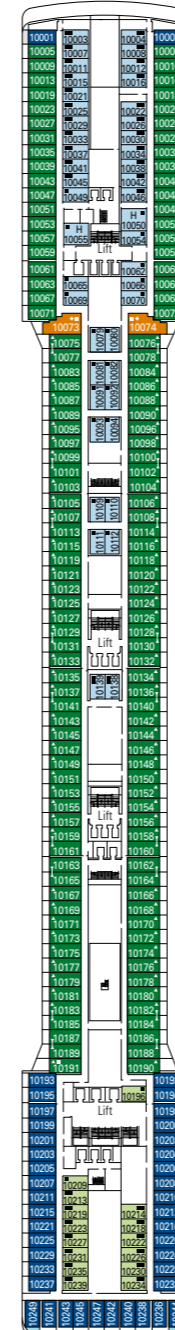

MSC Magnifica

Use the deck plans to select your ideal cabin.
Choose the deck you wish then use the colours to identify the category of accommodation you desire.

Cabins **1259** | Guests **3223**

Cabin Categories and Experiences.

BELLA EXPERIENCE

- Interior
- Outside with Partial View
- Balcony

FANTASTICA EXPERIENCE

- Interior
- Ocean View
- Balcony
- Family Cabins*

AUREA EXPERIENCE

- Balcony
- Suite

LEGEND

- ▲ Sofa bed
- ◆ Double sofa bed
- 3rd bed is a pullman bed
- 3rd and 4th beds are pullman beds
- ↔ Connecting Cabins
- H Cabins for guests with disabilities or reduced mobility
- Cabins with partial view
- Balcony with metal balustrade
- Balcony with half glass half metal balustrade

- * The ship offers many family cabins which are the combination of 2 connected cabins. Please contact your travel agent for all the available options.
- All cabins have one double bed convertible to two single beds except in cabins for guests with disabilities or reduced mobility (H), this does not apply to cabins 15022 and 15023.
- 3rd and 4th beds available in all categories except for Balcony Bella.
- 5th bed available in Suite Aurea.

DECK 15
CAPRI

DECK 14
POSITANO

DECK 12
PORTOVENERE

DECK 11
ISCHIA

DECK 10
RICCIONE

DECK 9
PANAREA

DECK 8
CAMOGLI

DECK 5
SORRENTO