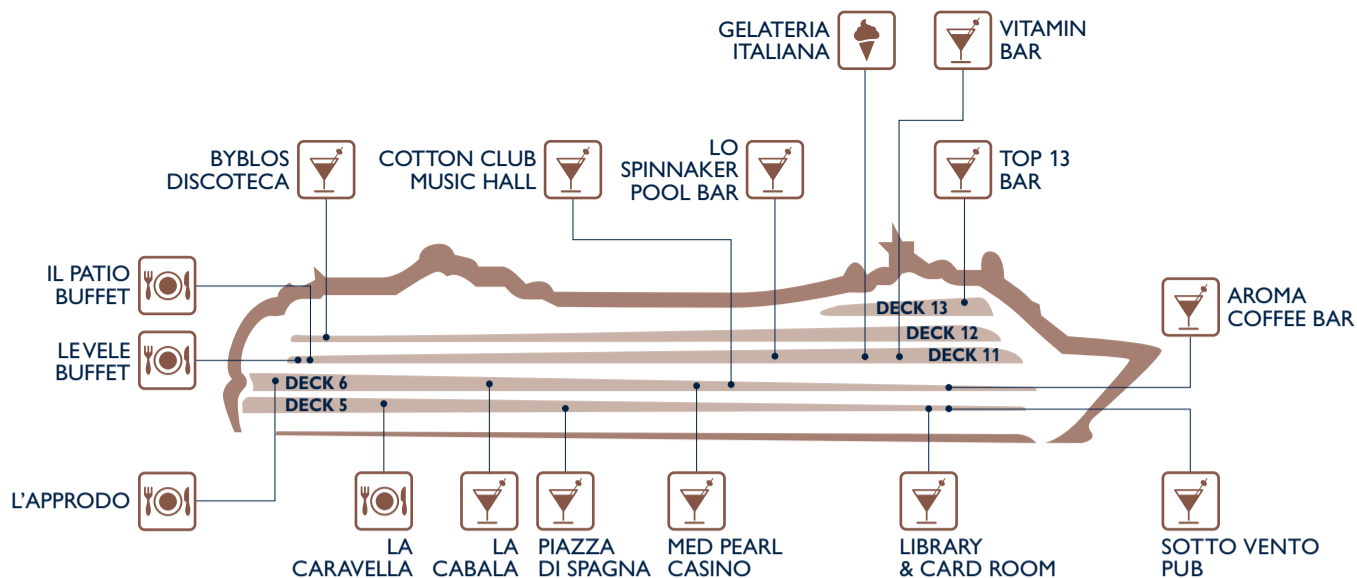

	MUSTER STATION	DECK	
	A, B, C, N, O, P	Aroma Coffee Bar	6
	D, E, Q, R	Cotton Club Music Hall	6
	F, G, S, T	Med Pearl Casino	6
	H, I, U, V	Shopping Area	6
	J, K, W, X	La Cabala Piano Bar	6
	L, M, Y, Z	Photo Gallery	6

Muster stations are located on the external deck, in the vicinity of the areas indicated

# EAT & DRINK

Restaurants	Deck
IL PATIO (Cafeteria, Hamburger Paradise, Pizza & Pasta, Pool Bar)	11
L' APPRODO	6
LA CARAVELLA	5
LE VELE	11

Outdoor Bars	Deck
GELATERIA ITALIANA	11
LO SPINNAKER	11
TOP 13 BAR	13
VITAMIN BAR	11

Bars	Deck
AROMA COFFEE BAR	6
BYBLOS DISCOTECA	12
COTTON CLUB MUSIC HALL	6
LA CABALA PIANO BAR	6
LIBRARY & CARD ROOM	5
MED PEARL CASINO	6
PIAZZA DI SPAGNA	5
SOTTO VENTO PUB	5