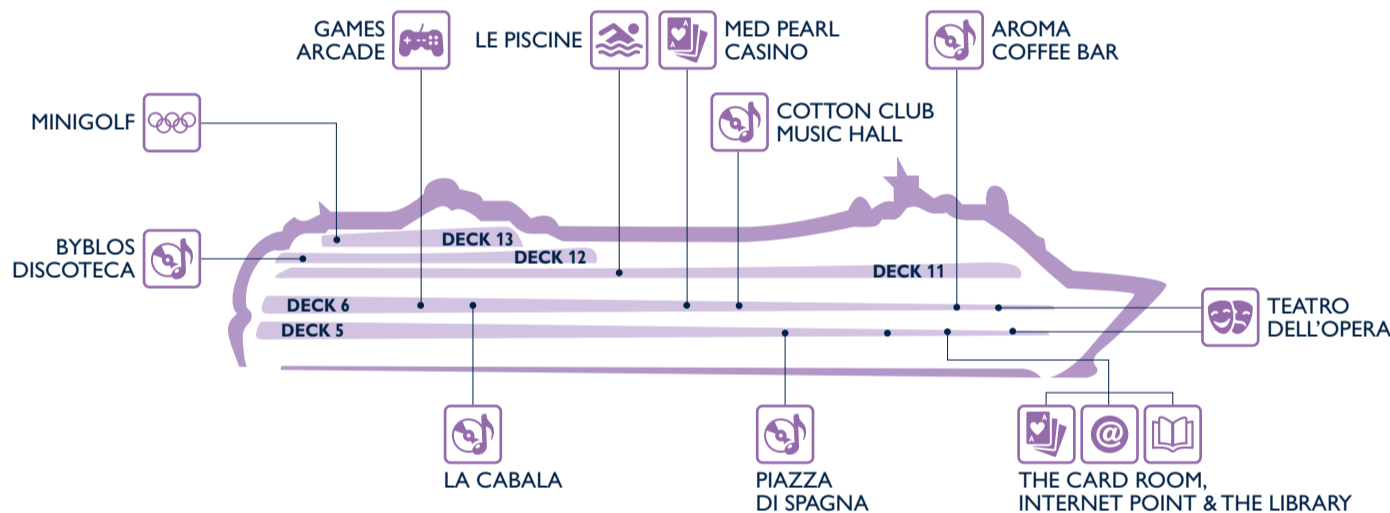

Bars	Deck
AROMA COFFEE BAR	6
BYBLOS DISCOTECA	12
COTTON CLUB MUSIC HALL	6
LA CABALA PIANO BAR	6
LIBRARY & CARD ROOM	5
MED PEARL CASINO	6
PIAZZA DI SPAGNA	5
SOTTO VENTO PUB	5

# SHOPPING

Shops	Deck
ACCESSORIES SHOP	5
BOUTIQUE	5
EXCURSION OFFICE	5
FASHION JEWELLERY	5
FASHION WATCHES AND SUNGLASSES	5
JEWELLERY	5

Shops	Deck
MSC SHOP	5
MINI MALL	6
MSC AUREA SPA	11
PERFUMERY	6
PHOTO GALLERY	6
TEMPORARY SHOP	6

# ENTERTAINMENT

Fun	Deck
AROMA COFFEE BAR	6
BYBLOS DISCOTECA	12
COTTON CLUB MUSIC HALL	6
GAMES ARCADE	6
LA CABALA PIANO BAR	6
LE PISCINE	11
MED PEARL CASINO	6

Fun	Deck
MINIGOLF	13
PIAZZA DI SPAGNA	5
TEATRO DELL'OPERA	6
THE CARD ROOM, INTERNET POINT & THE LIBRARY	5

# FAMILY & FUN

Family Areas	Deck
BABY CLUB (under 3 yrs)	11
DOREMI SPRAY PARK	11
GAMES ARCADE	6
GELATERIA ITALIANA	11
JUNIORS CLUB (7-11 yrs)	12
LE PISCINE	11
MINI CLUB (3-6 yrs)	11

Family Areas	Deck
MINIGOLF	13
SHUFFLEBOARD	12
TEATRO DELL'OPERA	5
TEENS CLUB (15-17 yrs)	6
YOUNG CLUB (12-14 yrs)	12