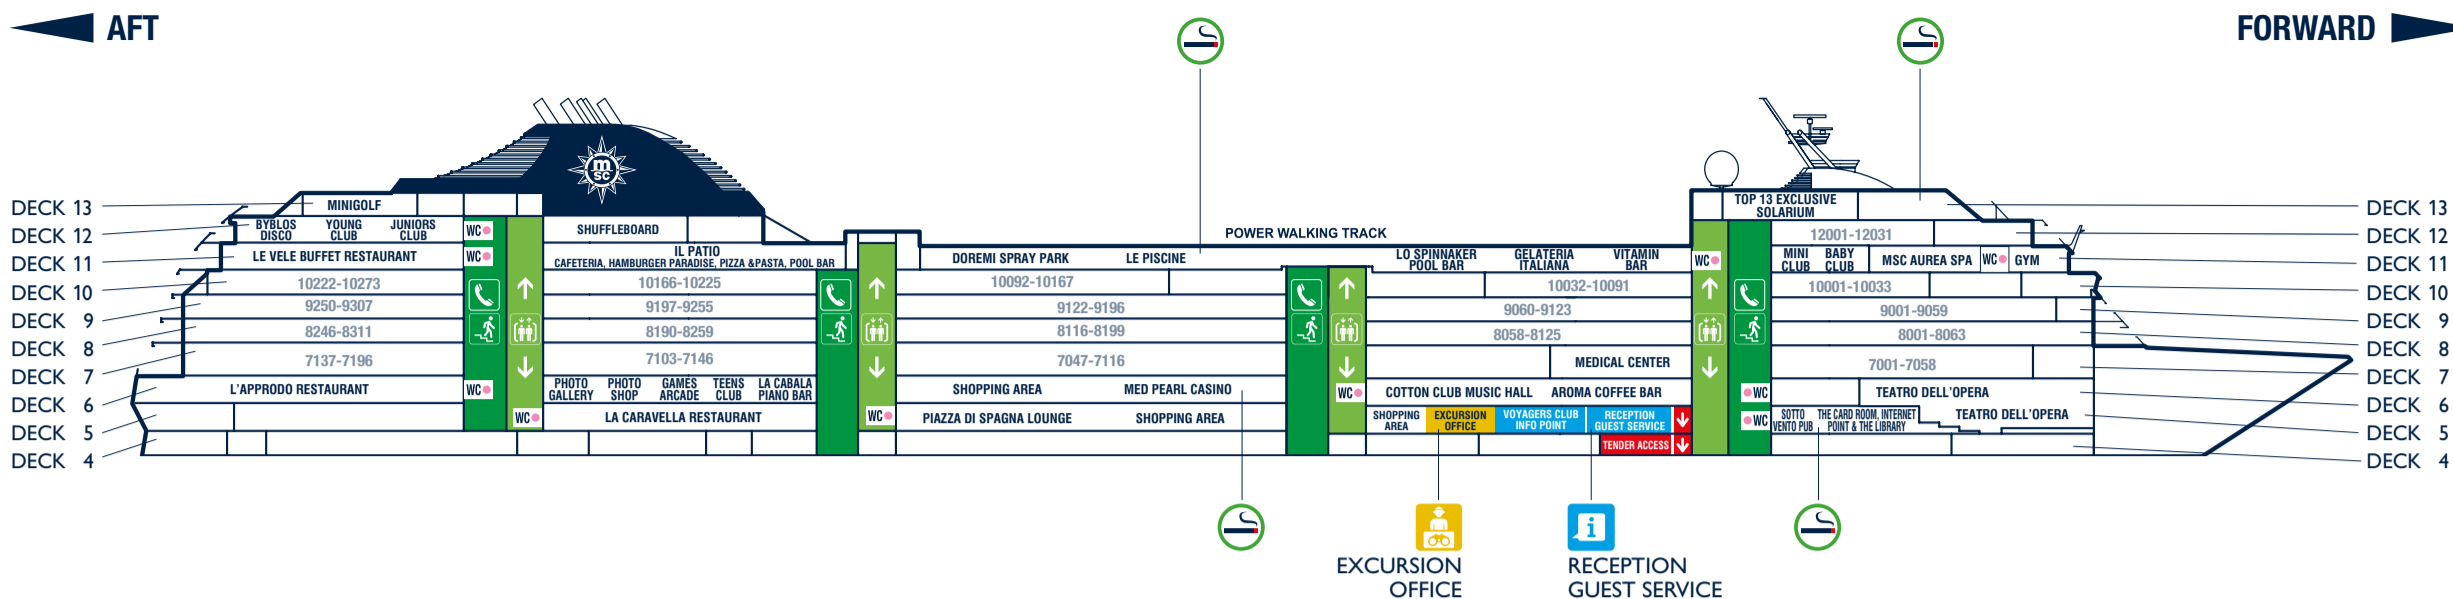

AFT

FORWARD

INFORMATION	EXCURSION OFFICE	LIFT	STAIRS	TELEPHONE	EXIT ENTRANCE	TOILETS	CHANGING STATION	SMOKING AREAS Further restrictions may apply depending on local regulations. Please always refer to the signs available.
-------------	------------------	------	--------	-----------	---------------	---------	------------------	---

**DECK 13**

- Minigolf
- TOP 13 Exclusive Solarium

**DECK 12**

- Byblos Disco
- Juniors Club
- Power Walking Track
- Shuffleboard
- Young Club

**DECK 11**

- Baby Club
- Doremi Spray Park
- Gelateria Italiana
- Gym
- Il Patio Cafeteria, Hamburger Paradise, Pizza & Pasta, Pool Bar
- Le Piscine
- Le Vele Buffet Restaurant
- Lo Spinnaker Pool Bar
- Mini Club
- MSC Aurea Spa
- Vitamin Bar

**DECK 7**

- Medical Center

**DECK 6**

- Aroma Coffee Bar
- Cotton Club Music Hall
- Games Arcade
- L'Approdo Restaurant
- La Cabala Piano Bar
- Med Pearl Casino
- Photo Gallery
- Photo Shop
- Shopping Area
- Teatro dell'Opera
- Teens Club

MSC Opera  
map

**TECHNICAL INFORMATION**

GROSS TONNAGE	65.591 tons
LENGTH / HEIGHT	274.9 m / 54 m
TOTAL NUMBER OF GUESTS	2.679
LIFTS	9
VOLTAGE	110/220 volts
WI-FI	Everywhere on board
POOLS	2
DECKS	13

**MUSTER STATION**