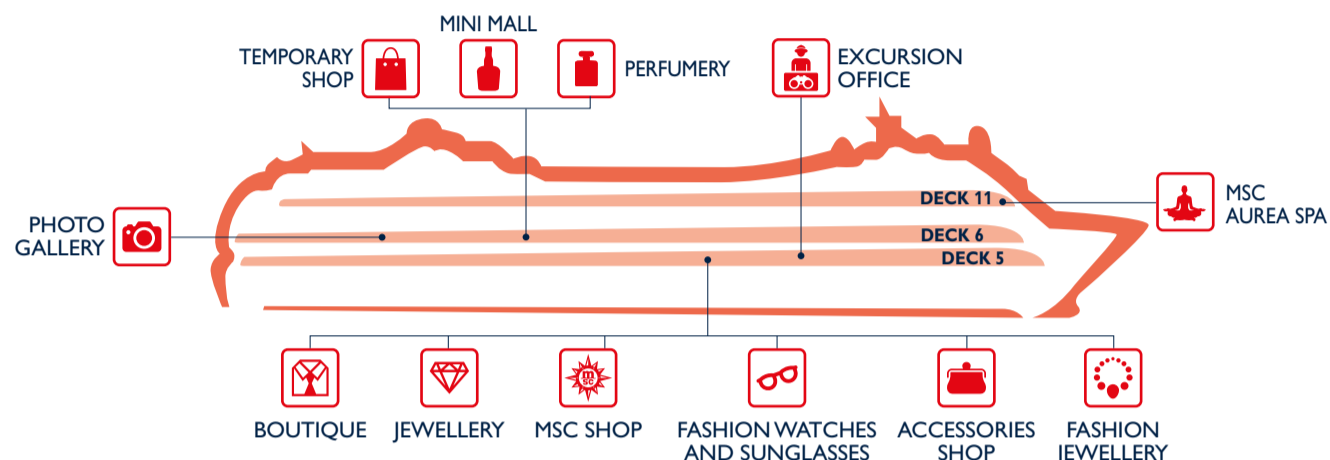

# EAT & DRINK

Restaurants	Deck
IL PATIO (Cafeteria, Hamburger Paradise, Pizza & Pasta, Pool Bar)	11
L' APPRODO	6
LA CARAVELLA	5
LE VELE	11

Outdoor Bars	Deck
GELATERIA ITALIANA	11
LO SPINNAKER	11
TOP 13 BAR	13
VITAMIN BAR	11

Bars	Deck
AROMA COFFEE BAR	6
BYBLOS DISCOTECA	12
COTTON CLUB MUSIC HALL	6
LA CABALA PIANO BAR	6
LIBRARY & CARD ROOM	5
MED PEARL CASINO	6
PIAZZA DI SPAGNA	5
SOTTO VENTO PUB	5

# SHOPPING

Shops	Deck
ACCESSORIES SHOP	5
BOUTIQUE	5
EXCURSION OFFICE	5
FASHION JEWELLERY	5
FASHION WATCHES AND SUNGLASSES	5
JEWELLERY	5

Shops	Deck
MSC SHOP	5
MINI MALL	6
MSC AUREA SPA	11
PERFUMERY	6
PHOTO GALLERY	6
TEMPORARY SHOP	6

# ENTERTAINMENT

Fun	Deck
AROMA COFFEE BAR	6
BYBLOS DISCOTECA	12
COTTON CLUB MUSIC HALL	6
GAMES ARCADE	6
LA CABALA PIANO BAR	6
LE PISCINE	11
MED PEARL CASINO	6

Fun	Deck
MINIGOLF	13
PIAZZA DI SPAGNA	5
TEATRO DELL'OPERA	6
THE CARD ROOM, INTERNET POINT & THE LIBRARY	5