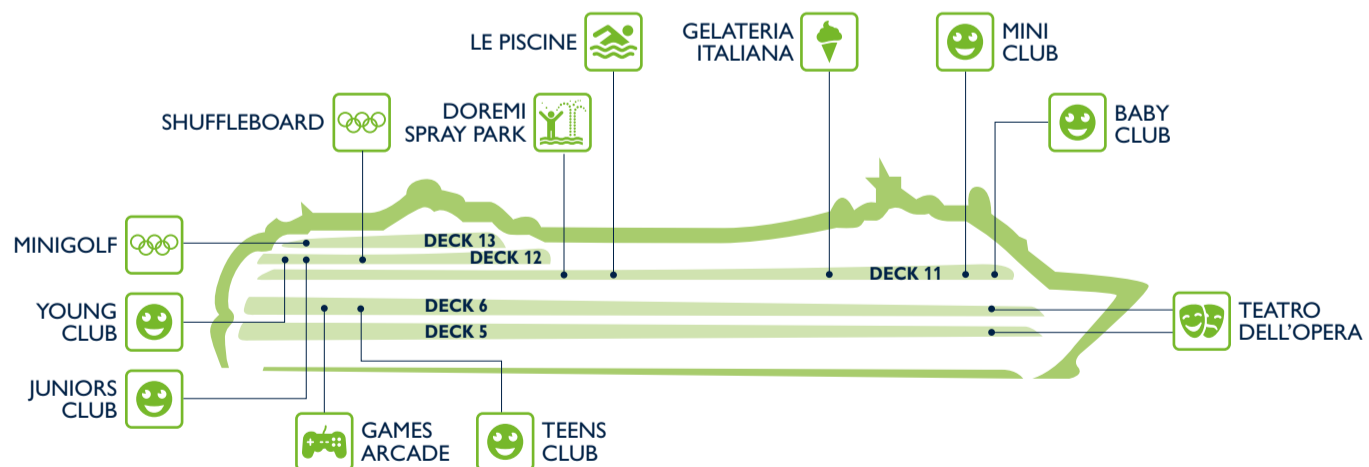

# SHOPPING

Shops	Deck
ACCESSORIES SHOP	5
BOUTIQUE	5
EXCURSION OFFICE	5
FASHION JEWELLERY	5
FASHION WATCHES AND SUNGLASSES	5
JEWELLERY	5

Shops	Deck
MSC SHOP	5
MINI MALL	6
MSC AUREA SPA	11
PERFUMERY	6
PHOTO GALLERY	6
TEMPORARY SHOP	6

# ENTERTAINMENT

Fun	Deck
AROMA COFFEE BAR	6
BYBLOS DISCOTECA	12
COTTON CLUB MUSIC HALL	6
GAMES ARCADE	6
LA CABALA PIANO BAR	6
LE PISCINE	11
MED PEARL CASINO	6

Fun	Deck
MINIGOLF	13
PIAZZA DI SPAGNA	5
TEATRO DELL'OPERA	6
THE CARD ROOM, INTERNET POINT & THE LIBRARY	5

# FAMILY & FUN

Family Areas	Deck
BABY CLUB (under 3 yrs)	11
DOREMI SPRAY PARK	11
GAMES ARCADE	6
GELATERIA ITALIANA	11
JUNIORS CLUB (7-11 yrs)	12
LE PISCINE	11
MINI CLUB (3-6 yrs)	11

Family Areas	Deck
MINIGOLF	13
SHUFFLEBOARD	12
TEATRO DELL'OPERA	5
TEENS CLUB (15-17 yrs)	6
YOUNG CLUB (12-14 yrs)	12

# SPORT & WELLBEING

Sport & Wellbeing	Deck
AUREA SPA RECEPTION	11
JEAN LOUIS DAVID	11
GYM	11
LE PISCINE	11
MASSAGE ROOMS	11
MEDICAL SPA	11
MINIGOLF	13

Sport & Wellbeing	Deck
POWER WALKING TRACK	12
SHUFFLEBOARD	12
TANNING LAMPS	11
THERMAL AREA	11
TOP 13 EXCLUSIVE SOLARIUM	13
WHIRLPOOL BATH	11