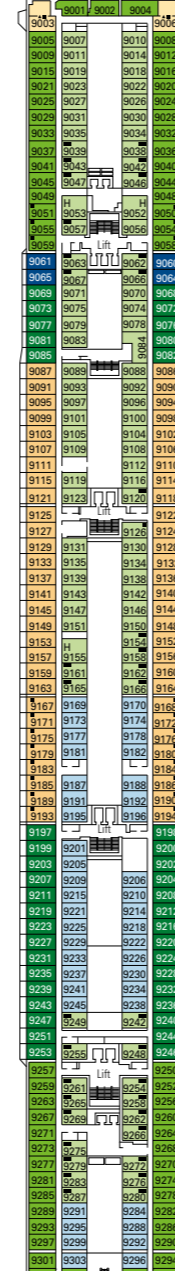

MSC Opera

Use the deck plans to select your ideal cabin.
Choose the deck you wish then use the colours to identify the category of accommodation you desire.

Cabins **1075** | Guests **2679**

Cabin Categories and Experiences.

* The ship offers many family cabins which are the combination of 2 connected cabins.
Please contact your travel agent for all the available options.
All cabins have one double bed convertible to two single beds, except in cabins for guests with disabilities or reduced mobility (H).
3rd and 4th beds available in all categories except for Outside with Partial View Bella and Balcony Bella.

DECK 13
MINIGOLF

DECK 12
LA BOHEME

DECK 11
TOSCA

DECK 10
TURANDOT

DECK 9
NORMA

DECK 8
LA TRAVIATA

DECK 7
RIGOLETTO

DECK 6
OTELLO

DECK 5
AIDA

*Data and descriptions are subject to change and will be verified at the time of booking.