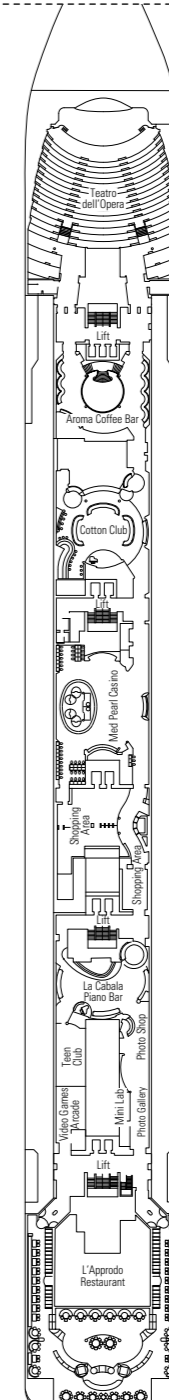

MSC Opera

Use the deck plans to select your ideal cabin.
Choose the deck you wish then use the colours to identify the category of accommodation you desire.

Cabins **1075** | Guests **2679**

Cabin Categories and Experiences.

* The ship offers many family cabins which are the combination of 2 connected cabins.
Please contact your travel agent for all the available options.
All cabins have one double bed convertible to two single beds, except in cabins for guests with disabilities or reduced mobility (H).
3rd and 4th beds available in all categories except for Outside with Partial View Bella and Balcony Bella.

DECK 13
MINIGOLF

DECK 12
LA BOHEME

DECK 11
TOSCA

DECK 10
TURANDOT

DECK 9
NORMA

DECK 8
LA TRAVIATA

DECK 7
RIGOLETTO

DECK 6
OTELLO

DECK 5
AIDA

*Data and descriptions are subject to change and will be verified at the time of booking.