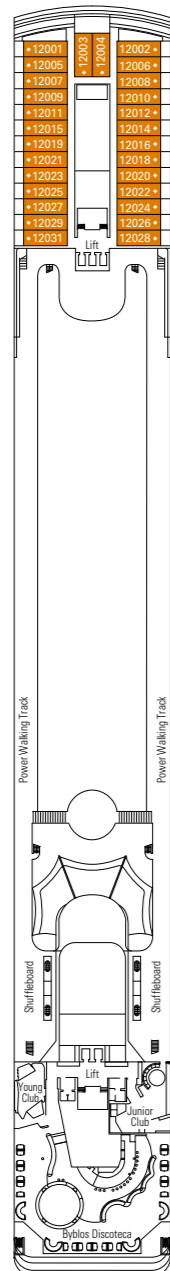

MSC Opera

Use the deck plans to select your ideal cabin.
Choose the deck you wish then use the colours to identify the category of accommodation you desire.

Cabins **1075** | Guests **2679**

Cabin Categories and Experiences.

BELLA EXPERIENCE

- Interior
- Outside with Partial View
- Balcony

FANTASTICA EXPERIENCE

- Interior
- Ocean View
- Balcony
- Family Cabins*

AUREA EXPERIENCE

- Ocean View
- Balcony
- Suite

LEGEND

- ▲ Sofa bed
- 3rd bed is a pullman bed
- 3rd and 4th beds are pullman beds
- ↔ Connecting Cabins
- H Cabins for guests with disabilities or reduced mobility
- Cabins with partial view

* The ship offers many family cabins which are the combination of 2 connected cabins.
Please contact your travel agent for all the available options.
All cabins have one double bed convertible to two single beds, except in cabins for guests with disabilities or reduced mobility (H).
3rd and 4th beds available in all categories except for Outside with Partial View Bella and Balcony Bella.

DECK 13
MINIGOLF

DECK 12
LA BOHEME

DECK 11
TOSCA

DECK 10
TURANDOT

DECK 9
NORMA

DECK 8
LA TRAVIATA

DECK 7
RIGOLETTO

DECK 6
OTELLO