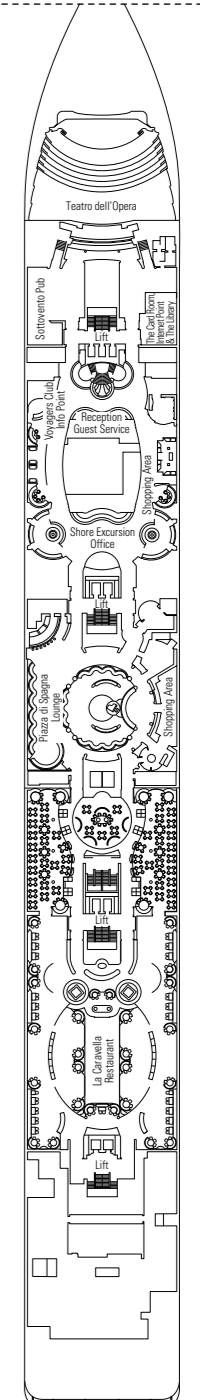

MSC Opera

Use the deck plans to select your ideal cabin.
Choose the deck you wish then use the colours to identify the category of accommodation you desire.

Cabins **1075** | Guests **2679**

Cabin Categories and Experiences.

BELLA EXPERIENCE

- Interior
- Outside with Partial View
- Balcony

FANTASTICA EXPERIENCE

- Interior
- Ocean View
- Balcony
- Family Cabins*

AUREA EXPERIENCE

- Ocean View
- Balcony
- Suite

LEGEND

- ▲ Sofa bed
- 3rd bed is a pullman bed
- 3rd and 4th beds are pullman beds
- ↔ Connecting Cabins
- H Cabins for guests with disabilities or reduced mobility
- Cabins with partial view

* The ship offers many family cabins which are the combination of 2 connected cabins.
Please contact your travel agent for all the available options.
All cabins have one double bed convertible to two single beds, except in cabins for guests with disabilities or reduced mobility (H).
3rd and 4th beds available in all categories except for Outside with Partial View Bella and Balcony Bella.

DECK 13
MINIGOLF

DECK 12
LA BOHEME

DECK 11
TOSCA

DECK 10
TURANDOT

DECK 9
NORMA

DECK 8
LA TRAVIATA

DECK 7
RIGOLETTO

DECK 6
OTELLO