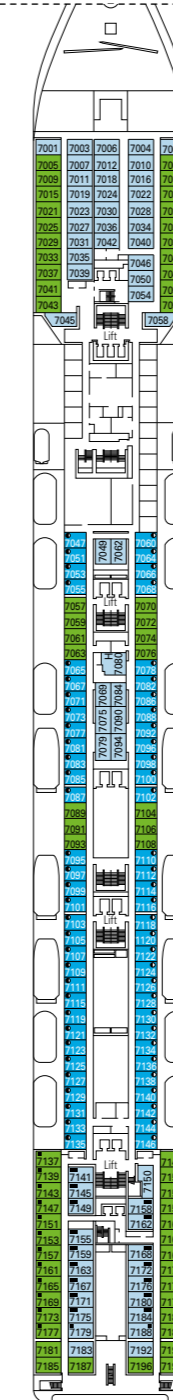

MSC Opera

Use the deck plans to select your ideal cabin.
Choose the deck you wish then use the colours to identify the category of accommodation you desire.

Cabins **1075** | Guests **2679**

Cabin Categories and Experiences.

* The ship offers many family cabins which are the combination of 2 connected cabins.
Please contact your travel agent for all the available options.
All cabins have one double bed convertible to two single beds, except in cabins for guests with disabilities or reduced mobility (H).
3rd and 4th beds available in all categories except for Outside with Partial View Bella and Balcony Bella.

DECK 13
MINIGOLF

DECK 12
LA BOHEME

DECK 11
TOSCA

DECK 10
TURANDOT

DECK 9
NORMA

DECK 8
LA TRAVIATA

DECK 7
RIGOLETTO

DECK 6
OTELLO

DECK 5
AIDA

*Data and descriptions are subject to change and will be verified at the time of booking.