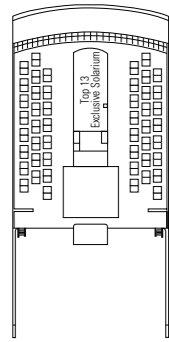

MSC Opera

Use the deck plans to select your ideal cabin.
Choose the deck you wish then use the colours to identify the category of accommodation you desire.

Cabins **1075** | Guests **2679**

Cabin Categories and Experiences.

BELLA EXPERIENCE

- Interior
- Outside with Partial View
- Balcony

FANTASTICA EXPERIENCE

- Interior
- Ocean View
- Balcony
- Family Cabins*

AUREA EXPERIENCE

- Ocean View
- Balcony
- Suite

LEGEND

- ▲ Sofa bed
- 3rd bed is a pullman bed
- 3rd and 4th beds are pullman beds
- ↔ Connecting Cabins
- H Cabins for guests with disabilities or reduced mobility
- Cabins with partial view

* The ship offers many family cabins which are the combination of 2 connected cabins.
Please contact your travel agent for all the available options.
All cabins have one double bed convertible to two single beds, except in cabins for guests with disabilities or reduced mobility (H).
3rd and 4th beds available in all categories except for Outside with Partial View Bella and Balcony Bella.