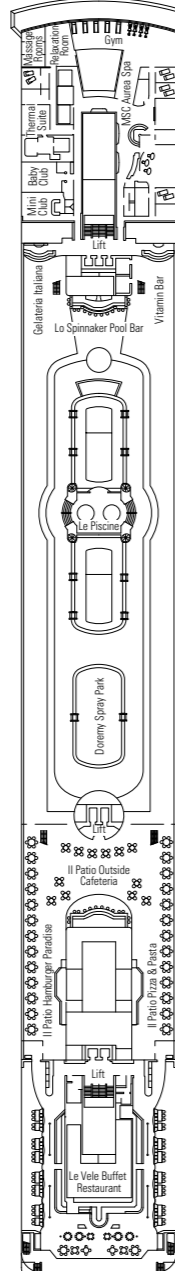

MSC Opera

Use the deck plans to select your ideal cabin.
Choose the deck you wish then use the colours to identify the category of accommodation you desire.

Cabins **1075** | Guests **2679**

Cabin Categories and Experiences.

BELLA EXPERIENCE

- Interior
- Outside with Partial View
- Balcony

FANTASTICA EXPERIENCE

- Interior
- Ocean View
- Balcony
- Family Cabins*

AUREA EXPERIENCE

- Ocean View
- Balcony
- Suite

LEGEND

- ▲ Sofa bed
- 3rd bed is a pullman bed
- 3rd and 4th beds are pullman beds
- ↔ Connecting Cabins
- H Cabins for guests with disabilities or reduced mobility
- Cabins with partial view

* The ship offers many family cabins which are the combination of 2 connected cabins.
Please contact your travel agent for all the available options.
All cabins have one double bed convertible to two single beds, except in cabins for guests with disabilities or reduced mobility (H).
3rd and 4th beds available in all categories except for Outside with Partial View Bella and Balcony Bella.

DECK 13
MINIGOLF

DECK 12
LA BOHEME

DECK 11
TOSCA

DECK 10
TURANDOT

DECK 9
NORMA

DECK 8
LA TRAVIATA

DECK 7
RIGOLETTO

DECK 6
OTELLO