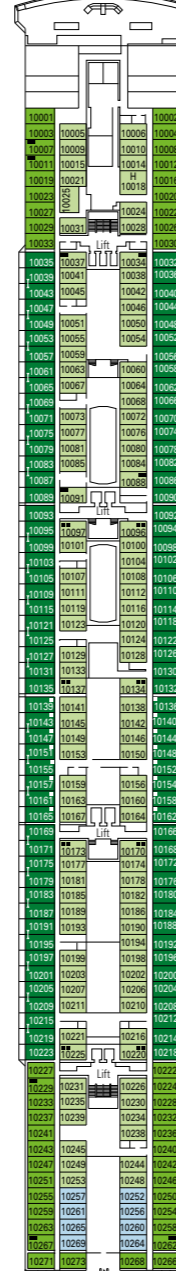

MSC Opera

Use the deck plans to select your ideal cabin.
Choose the deck you wish then use the colours to identify the category of accommodation you desire.

Cabins **1075** | Guests **2679**

Cabin Categories and Experiences.

BELLA EXPERIENCE

- Interior
- Outside with Partial View
- Balcony

FANTASTICA EXPERIENCE

- Interior
- Ocean View
- Balcony
- Family Cabins*

AUREA EXPERIENCE

- Ocean View
- Balcony
- Suite

LEGEND

- ▲ Sofa bed
- 3rd bed is a pullman bed
- 3rd and 4th beds are pullman beds
- ↔ Connecting Cabins
- H Cabins for guests with disabilities or reduced mobility
- Cabins with partial view

* The ship offers many family cabins which are the combination of 2 connected cabins.
Please contact your travel agent for all the available options.
All cabins have one double bed convertible to two single beds, except in cabins for guests with disabilities or reduced mobility (H).
3rd and 4th beds available in all categories except for Outside with Partial View Bella and Balcony Bella.

DECK 13
MINIGOLF

DECK 12
LA BOHEME

DECK 11
TOSCA

DECK 10
TURANDOT

DECK 9
NORMA

DECK 8
LA TRAVIATA

DECK 7
RIGOLETTO

DECK 6
OTELLO