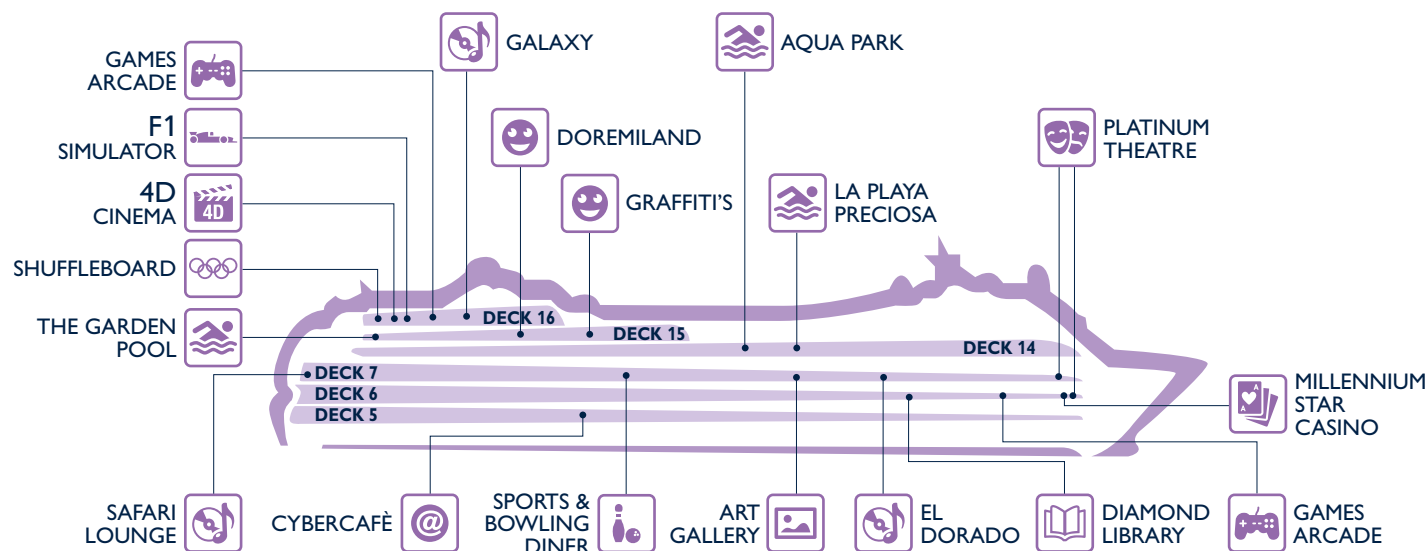

ENTERTAINMENT

Fun	Deck
4D CINEMA	16
AQUA PARK	14
ART GALLERY	7
CYBERCAFÈ	5
DIAMOND BAR & LIBRARY	6
DOREMILAND (under 12 yrs)*	15
EL DORADO PIANO BAR	7
F1 SIMULATOR	16
GALAXY	16
GAMES ARCADE	6
	16

Fun	Deck
GRAFFITI'S (12-17 yrs)*	15
LA PLAYA PRECIOSA (Covered Pool)	14
MILLENNIUM STAR CASINO	6
PLATINUM THEATRE	7
SAFARI LOUNGE	7
SHUFFLEBOARD	16
SPORTS & BOWLING DINER	7
THE GARDEN POOL	15