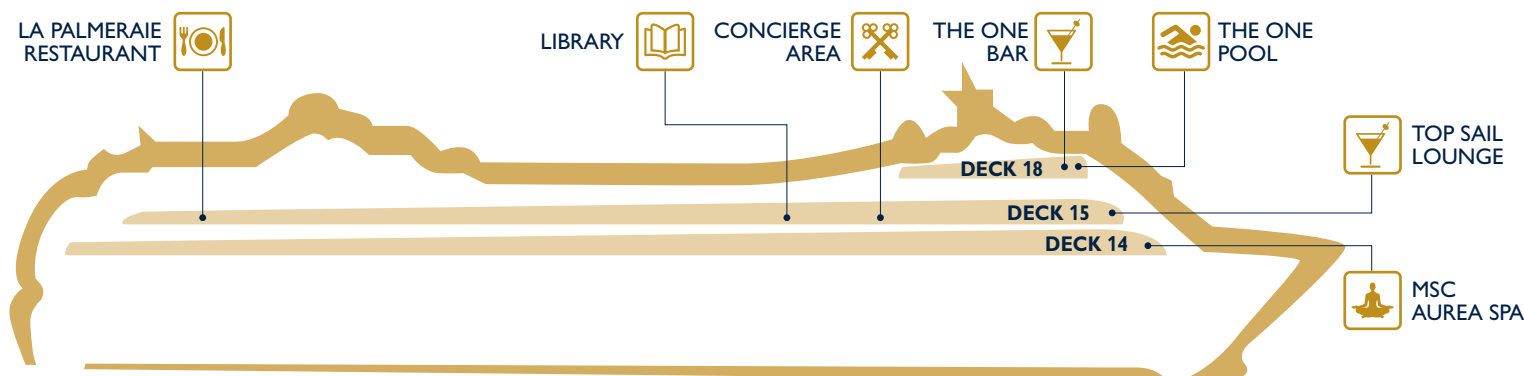

INFORMATION	EXCURSION OFFICE	LIFT	STAIRS	TELEPHONE	EXIT ENTRANCE	TOILETS	CHANGING STATION	SMOKING AREAS <i>Further restrictions may apply depending on local regulations. Please always refer to the signs available.</i>	MSC YACHT CLUB
-------------	------------------	------	--------	-----------	---------------	---------	------------------	--	----------------

*DOREMILAND includes Baby, Mini club and Juniors club, GRAFFITTI'S includes Young club and Teens club.

MSC YACHT CLUB	Deck
CONCIERGE AREA	15
LA PALMERAIE RESTAURANT	15
LIBRARY	15
MSC AUREA SPA	14
THE ONE BAR	18
THE ONE POOL	18
TOP SAIL LOUNGE	15