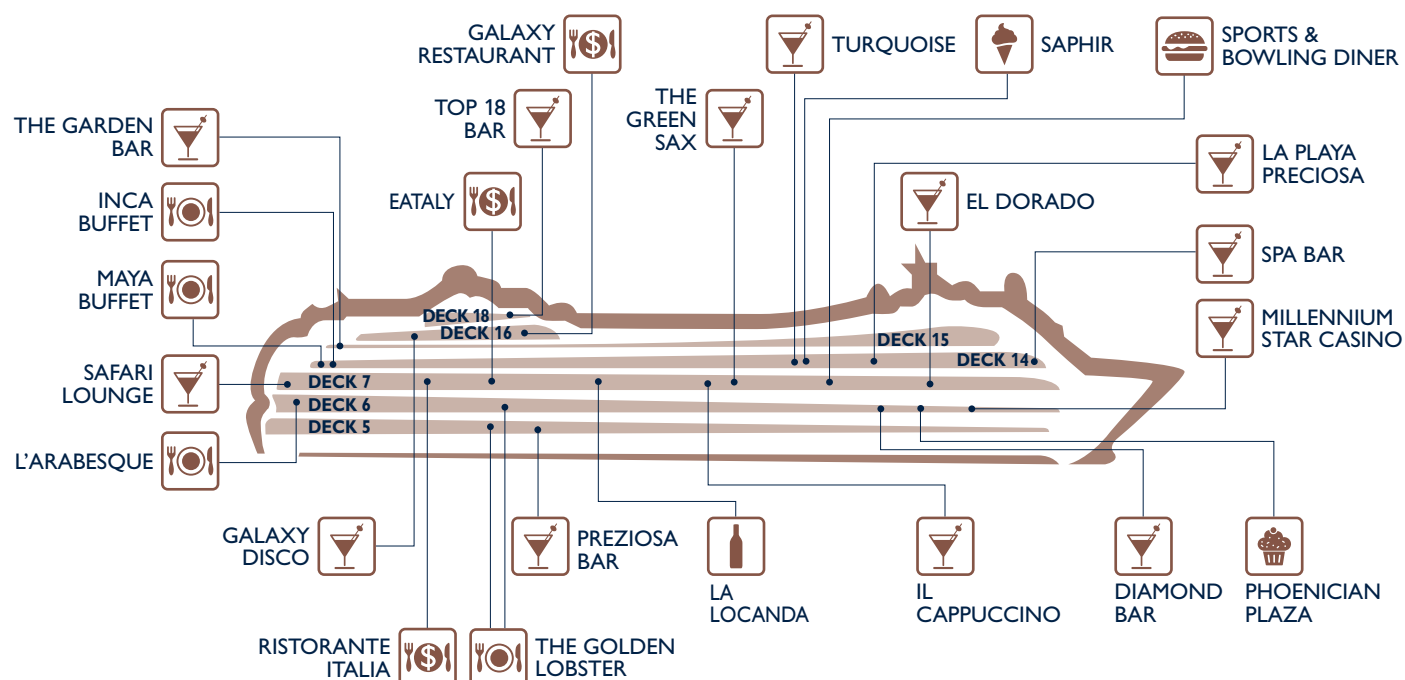

ASSEMBLY STATION			DECK
	C	Millennium Star Casino	6
	D	El Dorado Piano Bar	7
	E	Phoenician Plaza	6
	F	Sports & Bowling Diner & The Green Sax Jazz Bar	7
	G	La Locanda & Photo Gallery	7
	H	Eataly & Art Gallery	7
	I	Safari Lounge	7

EAT & DRINK

Bars	Deck
DIAMOND BAR & LIBRARY	6
EL DORADO PIANO BAR	7
GALAXY DISCO	16
IL CAPPUCCINO	7
MILLENNIUM STAR CASINO	6
PHOENICIAN PLAZA (pastry & ice cream)	6
PREZIOSA BAR	5
SAFARI LOUNGE	7
SPA BAR	14
THE GREEN SAX JAZZ BAR	7

Restaurants	Deck
EATALY	7
GALAXY RESTAURANT	16
INCA BUFFET RESTAURANT	14

Restaurants	Deck
L'ARABESQUE	6
LA LOCANDA (Eataly pizza & wine)	7
MAYA BUFFET RESTAURANT	14
RISTORANTE ITALIA	7
SPORTS & BOWLING DINER (American finger food)	7
THE GOLDEN LOBSTER	5
	6

Outdoor Bars	Deck
LA PLAYA PRECIOSA	14
SAPHIR	14
THE GARDEN BAR	15
TOP 18 BAR	18
TURQUOISE	14

SHOPPING

Shops	Deck
ACCESSORIES SHOP	6
EATALY	7
EXCURSION OFFICE	6
FASHION BIJOUX	7
LA BOUTIQUE	6
LA CAMELLA	6
L'ANGOLO DELL'OGGETTO	6