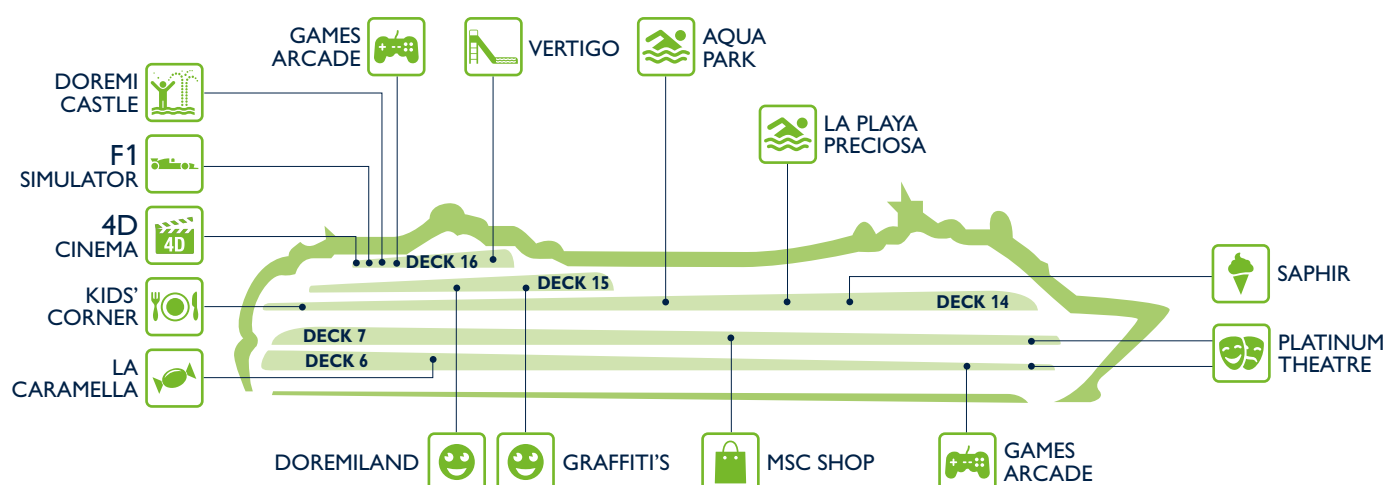

Shops	Deck
LA PROFUMERIA	6
IL GIOIELLO	6
MSC AUREA SPA	14
MSC SHOP	7
PHOTO SHOP	7
THE MINI MALL	6
THE POOL SHOP	14

ENTERTAINMENT

Fun	Deck
4D CINEMA	16
AQUA PARK	14
ART GALLERY	7
CYBERCAFÈ	5
DIAMOND BAR & LIBRARY	6
DOREMILAND (under 12 yrs)*	15
EL DORADO PIANO BAR	7
F1 SIMULATOR	16
GALAXY	16
GAMES ARCADE	6
	16

Fun	Deck
GRAFFITI'S (12-17 yrs)*	15
LA PLAYA PRECIOSA (Covered Pool)	14
MILLENNIUM STAR CASINO	6
PLATINUM THEATRE	7
SAFARI LOUNGE	7
SHUFFLEBOARD	16
SPORTS & BOWLING DINER	7
THE GARDEN POOL	15

*DOREMILAND includes Baby, Mini club and Juniors club, GRAFFITI'S includes Young club and Teens club.

FAMILY & FUN

Family Areas	Deck
4D CINEMA	16
AQUA PARK	14
DOREMILAND (under 12 yrs)	15
DOREMI CASTLE	15
F1 SIMULATOR	16
GAMES ARCADE	6
GRAFFITI'S (12-17 yrs)	15

Family Areas	Deck
KIDS' CORNER (Buffet)	14
LA CAMELLA	6
LA PLAYA PRECIOSA (Covered Pool)	14
MSC SHOP	7
PLATINUM THEATRE	7
SAPHIR	14
VERTIGO	16

SPORT & WELLBEING

Sport & Wellbeing	Deck
AQUA PARK	14
AUREA SPA RECEPTION	14
JEAN LOUIS DAVID	14
BREZZA MARINA (Whirlpool Bath)	16
GYM	14
LA PLAYA PRECIOSA (Covered Pool)	14
MASSAGE ROOMS	14

Sport & Wellbeing	Deck
MEDICAL SPA	14
POWER WALKING TRACK	15
SHUFFLEBOARD	16
TANNING LAMPS	14
THERMAL AREA	14
TOP 18 EXCLUSIVE SOLARIUM	18
WHIRLPOOL BATH	14