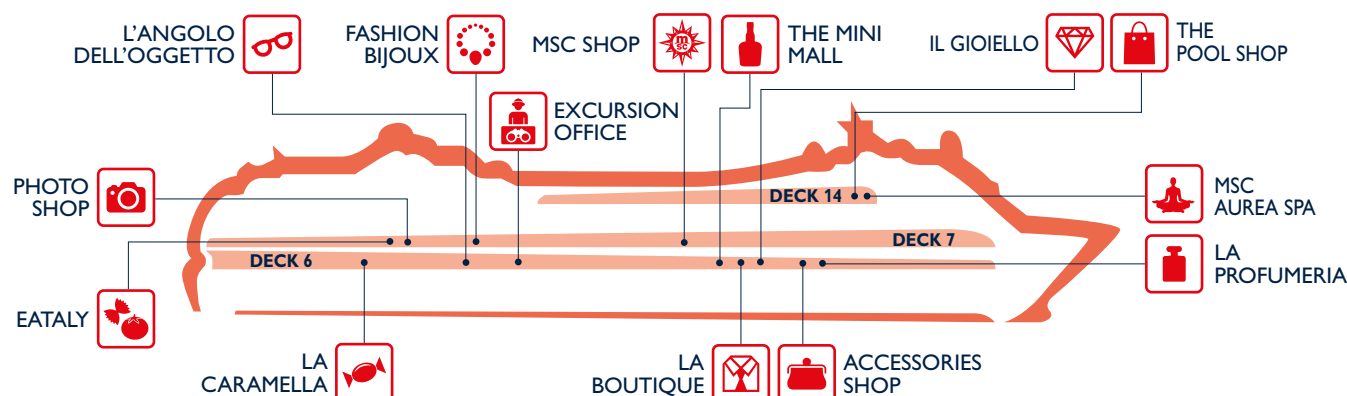

EAT & DRINK

Bars	Deck
DIAMOND BAR & LIBRARY	6
EL DORADO PIANO BAR	7
GALAXY DISCO	16
IL CAPPUCCINO	7
MILLENNIUM STAR CASINO	6
PHOENICIAN PLAZA (pastry & ice cream)	6
PREZIOSA BAR	5
SAFARI LOUNGE	7
SPA BAR	14
THE GREEN SAX JAZZ BAR	7

Restaurants	Deck
EATALY	7
GALAXY RESTAURANT	16
INCA BUFFET RESTAURANT	14

Restaurants	Deck
L'ARABESQUE	6
LA LOCANDA (Eataly pizza & wine)	7
MAYA BUFFET RESTAURANT	14
RISTORANTE ITALIA	7
SPORTS & BOWLING DINER (American finger food)	7
THE GOLDEN LOBSTER	5
	6

Outdoor Bars	Deck
LA PLAYA PRECIOSA	14
SAPHIR	14
THE GARDEN BAR	15
TOP 18 BAR	18
TURQUOISE	14

SHOPPING

Shops	Deck
ACCESSORIES SHOP	6
EATALY	7
EXCURSION OFFICE	6
FASHION BIJOUX	7
LA BOUTIQUE	6
LA CAMELLA	6
L'ANGOLO DELL'OGGETTO	6

Shops	Deck
LA PROFUMERIA	6
IL GIOIELLO	6
MSC AUREA SPA	14
MSC SHOP	7
PHOTO SHOP	7
THE MINI MALL	6
THE POOL SHOP	14

ENTERTAINMENT

Fun	Deck
4D CINEMA	16
AQUA PARK	14
ART GALLERY	7
CYBERCAFÈ	5
DIAMOND BAR & LIBRARY	6
DOREMILAND (under 12 yrs)*	15
EL DORADO PIANO BAR	7
F1 SIMULATOR	16
GALAXY	16
GAMES ARCADE	6
	16