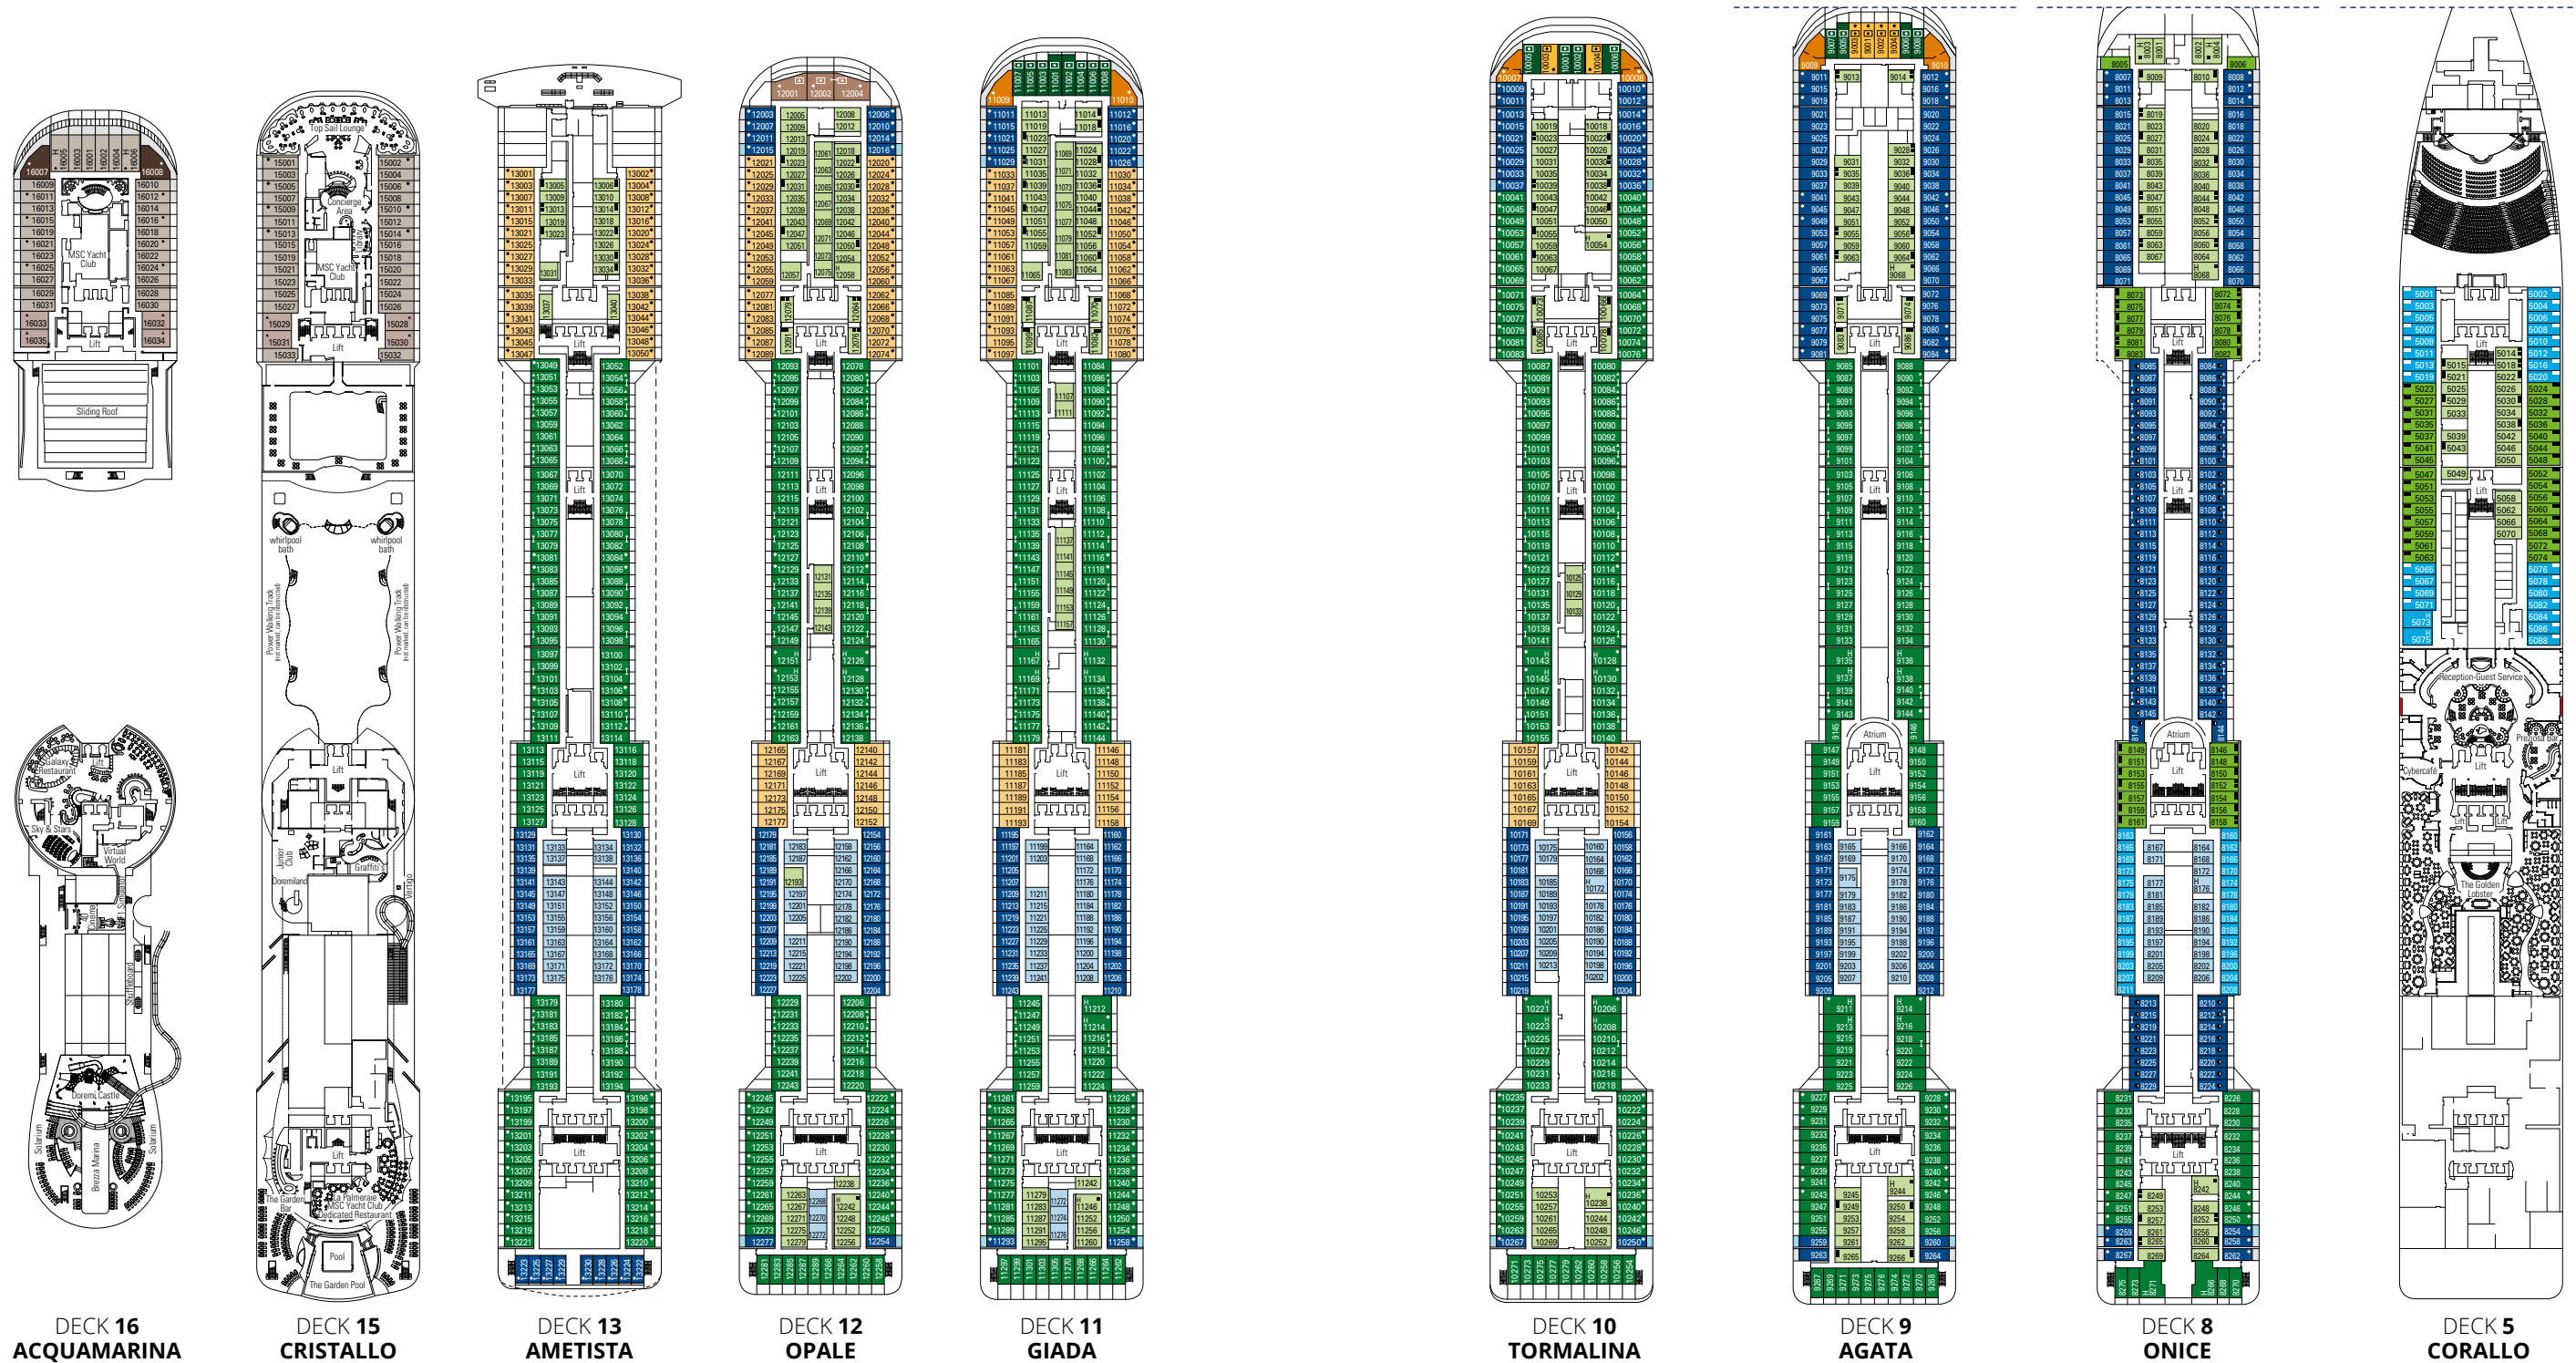

LEGEND

- ▲ Sofa bed
- Double sofa bed
- 3rd bed is a pullman bed
- 3rd and 4th beds are pullman beds
- ↔ Connecting Cabins
- Cabins with panoramic sealed window
- H Cabins for guests with disabilities or reduced mobility
- ★ Juliet balcony (non-walkable area)
- Cabins with partial view
- Balcony with metal balustrade
- Balcony with half glass half metal balustrade

- The ship offers many family cabins which are the combination of 2 connected cabins. Please contact your travel agent for all the available options.
- All cabins have one double bed convertible to two single beds.
- 3rd bed available in all categories except for Interior Bella and Suite Fantastica.
- 4th bed available in all categories except for Interior Bella, Suite Fantastica and MSC Yacht Club Grand Suite.
- ° Sealed panoramic window.