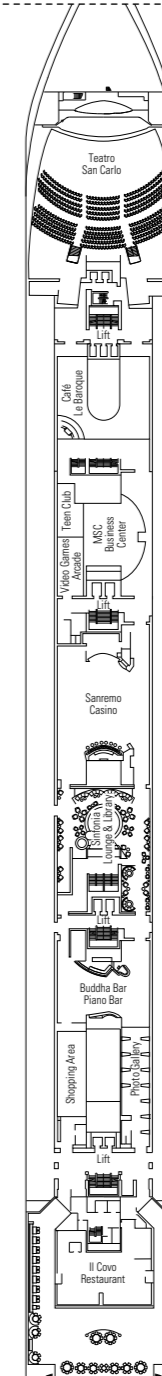

MSC Sinfonia

Use the deck plans to select your ideal cabin.
Choose the deck you wish then use the colours to identify the category of accommodation you desire.

Cabins 980 | Guests 2679

Cabin Categories and Experiences.

BELLA EXPERIENCE

- Interior
- Outside with Partial View

FANTASTICA EXPERIENCE

- Interior
- Ocean View
- Balcony
- Suite

AUREA EXPERIENCE

- Ocean View
- Balcony
- Suite

LEGEND

- ▲ Sofa bed
- 3rd bed is a pullman bed
- 3rd and 4th beds are pullman beds
- ↔ Connecting Cabins
- H Cabins for guests with disabilities or reduced mobility
- Cabins with partial view

- All cabins have one double bed convertible to two single beds, except in cabins for guests with disabilities or reduced mobility (H).
- 3rd bed available in all categories except for Outside with Partial View Bella.
- 4th bed available in all categories except for Outside with Partial View Bella, Balcony Aurea and Suite Aurea.

DECK 5
BEETHOVEN

*Data and descriptions are subject to change and will be verified at the time of booking.