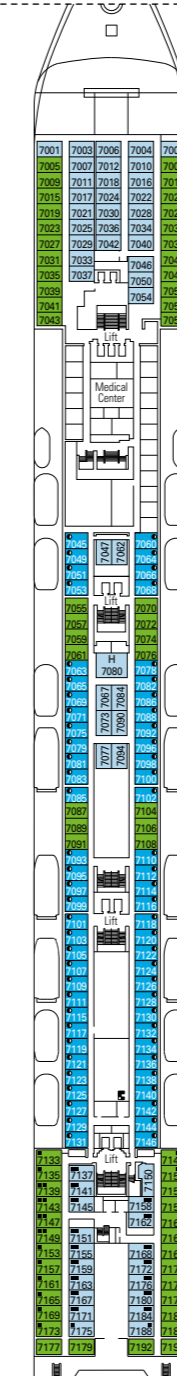

MSC Sinfonia

Use the deck plans to select your ideal cabin.
Choose the deck you wish then use the colours to identify the category of accommodation you desire.

Cabins 980 | Guests 2679

Cabin Categories and Experiences.

BELLA EXPERIENCE

- Interior
- Outside with Partial View

FANTASTICA EXPERIENCE

- Interior
- Ocean View
- Balcony
- Suite

AUREA EXPERIENCE

- Ocean View
- Balcony
- Suite

LEGEND

- ▲ Sofa bed
- 3rd bed is a pullman bed
- 3rd and 4th beds are pullman beds
- ↔ Connecting Cabins
- H Cabins for guests with disabilities or reduced mobility
- Cabins with partial view

- All cabins have one double bed convertible to two single beds, except in cabins for guests with disabilities or reduced mobility (H).
- 3rd bed available in all categories except for Outside with Partial View Bella.
- 4th bed available in all categories except for Outside with Partial View Bella, Balcony Aurea and Suite Aurea.

DECK 13
SCHUBERT

DECK 12
BIZET

DECK 11
DEBUSSY

DECK 10
SIBELIUS

DECK 9
TCHAIKOVSKI

DECK 8
BACH

DECK 7
BRAHMS

DECK 6
MOZART