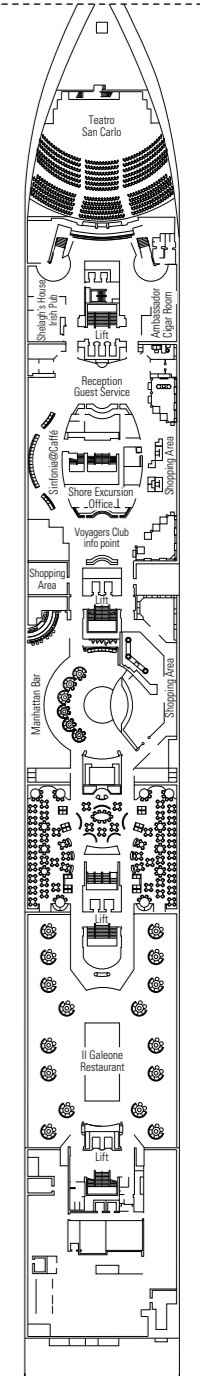

MSC Sinfonia

Use the deck plans to select your ideal cabin.
Choose the deck you wish then use the colours to identify the category of accommodation you desire.

Cabins 980 | Guests 2679

Cabin Categories and Experiences.

BELLA EXPERIENCE

- Interior
- Outside with Partial View

FANTASTICA EXPERIENCE

- Interior
- Ocean View
- Balcony
- Suite

AUREA EXPERIENCE

- Ocean View
- Balcony
- Suite

LEGEND

- ▲ Sofa bed
- 3rd bed is a pullman bed
- 3rd and 4th beds are pullman beds
- ↔ Connecting Cabins
- H Cabins for guests with disabilities or reduced mobility
- Cabins with partial view

- All cabins have one double bed convertible to two single beds, except in cabins for guests with disabilities or reduced mobility (H).
- 3rd bed available in all categories except for Outside with Partial View Bella.
- 4th bed available in all categories except for Outside with Partial View Bella, Balcony Aurea and Suite Aurea.

DECK 13
SCHUBERT

DECK 12
BIZET

DECK 11
DEBUSSY

DECK 10
SIBELIUS

DECK 9
TCHAIKOVSKI

DECK 8
BACH

DECK 7
BRAHMS

DECK 6
MOZART