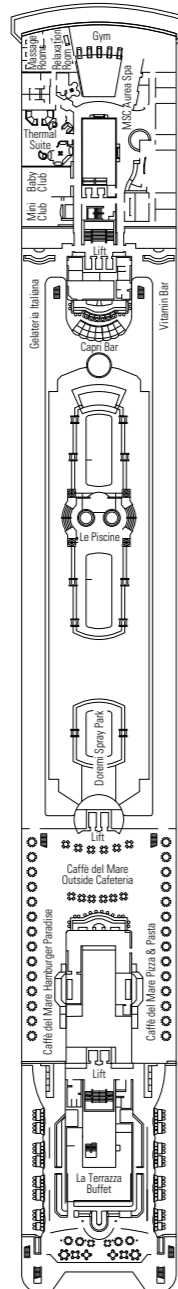

MSC Sinfonia

Use the deck plans to select your ideal cabin.
Choose the deck you wish then use the colours to identify the category of accommodation you desire.

Cabins 980 | Guests 2679

Cabin Categories and Experiences.

BELLA EXPERIENCE

- Interior
- Outside with Partial View

FANTASTICA EXPERIENCE

- Interior
- Ocean View
- Balcony
- Suite

AUREA EXPERIENCE

- Ocean View
- Balcony
- Suite

LEGEND

- ▲ Sofa bed
- 3rd bed is a pullman bed
- 3rd and 4th beds are pullman beds
- ↔ Connecting Cabins
- H Cabins for guests with disabilities or reduced mobility
- Cabins with partial view

- All cabins have one double bed convertible to two single beds, except in cabins for guests with disabilities or reduced mobility (H).
- 3rd bed available in all categories except for Outside with Partial View Bella.
- 4th bed available in all categories except for Outside with Partial View Bella, Balcony Aurea and Suite Aurea.

DECK 5
BEETHOVEN

*Data and descriptions are subject to change and will be verified at the time of booking.