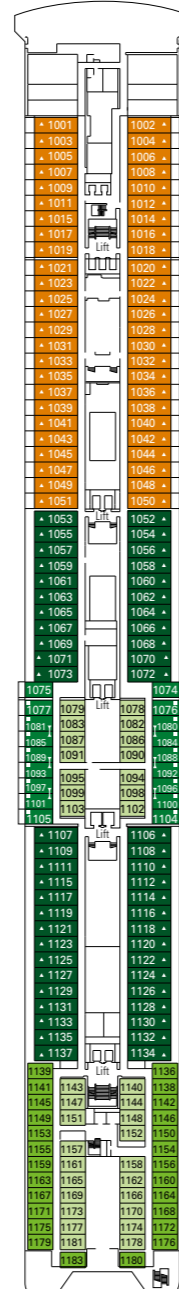

MSC Sinfonia

Use the deck plans to select your ideal cabin.
Choose the deck you wish then use the colours to identify the category of accommodation you desire.

Cabins 980 | Guests 2679

Cabin Categories and Experiences.

BELLA EXPERIENCE

- Interior
- Outside with Partial View

FANTASTICA EXPERIENCE

- Interior
- Ocean View
- Balcony
- Suite

AUREA EXPERIENCE

- Ocean View
- Balcony
- Suite

LEGEND

- ▲ Sofa bed
- 3rd bed is a pullman bed
- 3rd and 4th beds are pullman beds
- ↔ Connecting Cabins
- H Cabins for guests with disabilities or reduced mobility
- Cabins with partial view

- All cabins have one double bed convertible to two single beds, except in cabins for guests with disabilities or reduced mobility (H).
- 3rd bed available in all categories except for Outside with Partial View Bella.
- 4th bed available in all categories except for Outside with Partial View Bella, Balcony Aurea and Suite Aurea.

DECK 13
SCHUBERT

DECK 12
BIZET

DECK 11
DEBUSSY

DECK 10
SIBELIUS

DECK 9
TCHAIKOVSKI

DECK 8
BACH

DECK 7
BRAHMS

DECK 6
MOZART