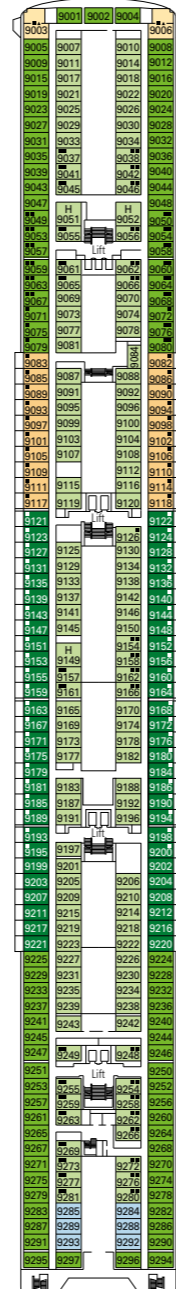

MSC Sinfonia

Use the deck plans to select your ideal cabin.
Choose the deck you wish then use the colours to identify the category of accommodation you desire.

Cabins 980 | Guests 2679

Cabin Categories and Experiences.

BELLA EXPERIENCE

- Interior
- Outside with Partial View

FANTASTICA EXPERIENCE

- Interior
- Ocean View
- Balcony
- Suite

AUREA EXPERIENCE

- Ocean View
- Balcony
- Suite

LEGEND

- ▲ Sofa bed
- 3rd bed is a pullman bed
- 3rd and 4th beds are pullman beds
- ↔ Connecting Cabins
- H Cabins for guests with disabilities or reduced mobility
- Cabins with partial view

- All cabins have one double bed convertible to two single beds, except in cabins for guests with disabilities or reduced mobility (H).
- 3rd bed available in all categories except for Outside with Partial View Bella.
- 4th bed available in all categories except for Outside with Partial View Bella, Balcony Aurea and Suite Aurea.

DECK 13
SCHUBERT

DECK 12
BIZET

DECK 11
DEBUSSY

DECK 10
SIBELIUS

DECK 9
TCHAIKOVSKI

DECK 8
BACH

DECK 7
BRAHMS

DECK 6
MOZART