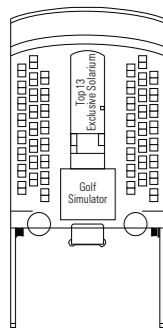

DECK 13
SCHUBERT

DECK 12
BIZET

DECK 11
DEBUSSY

DECK 10
SIBELIUS

DECK 9
TCHAIKOVSKI

DECK 8
BACH

DECK 7
BRAHMS

DECK 6
MOZART

DECK 5
BEETHOVEN

*Data and descriptions are subject to change and will be verified at the time of booking.