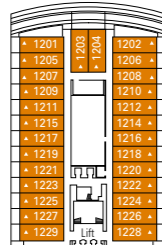

DECK 13
SCHUBERT

DECK 12
BIZET

DECK 11
DEBUSSY

DECK 10
SIBELIUS

DECK 9
TCHAIKOVSKI

DECK 8
BACH

DECK 7
BRAHMS

DECK 6
MOZART

DECK 5
BEETHOVEN

*Data and descriptions are subject to change and will be verified at the time of booking.