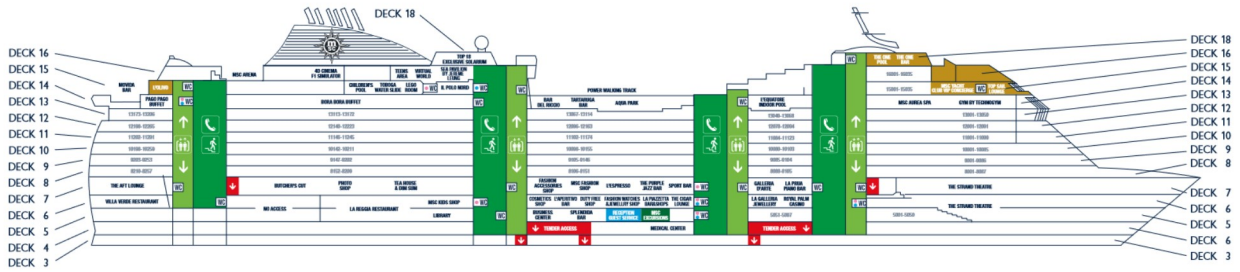

AFT

FORWARD

- RECEPTION GUEST SERVICE
- MSC EXCURSIONS
- LIFT
- STAIRS
- TELEPHONE
- EXIT ENTRANCE
- TOILETS
- CHANGING STATION
- MSC YACHT CLUB

DECK 18	DECK 15	DECK 14	DECK 7	DECK 6	DECK 5
WHIRLPOOL BATH	CHILDREN'S POOL	AQUA PARK	BUTCHER'S CUT	COSMETIC SHOP	BUSINESS CENTER
THE ONE POOL	IL POLO NORD	BAR DEL RICCIO	FASHION ACCESSORIES SHOP	DUTY FREE SHOP	LA REGGIA RESTAURANT
THE ONE BAR	L'OLIVO RESTAURANT	BORA BORA BUFFET	GALLERIA D'ARTE	FASHION WATCHES & JEWELLERY SHOP	LIBRARY
TOP 18 EXCLUSIVE SOLARIUM	LEGO ROOM	GYM BY TECHNOGYM	L'ESPRESSO	L'APERITIVO	MSC EXCURSIONS
	MOVIDA BAR	L'EQUATORE INDOOR POOL	LA PRUA PIANO BAR	LA GALLERIA FINE WATCHES, & ACCESSORIES SHOP	RECEPTION GUEST SERVICE
	MSC YACHT CLUB VIP CONCIERGE	MSC AUREA SPA	MSC FASHION SHOP	LA GALLERIA LUXURY WATCHES, JEWELLERY & ACCESSORIES SHOP	SPLENDIDA BAR
	MOVIDA BAR	PAGO PAGO BUFFET	PHOTO SHOP	LA PIAZZETTA BAR & SHOP	
DECK 16	TOBOGA - WATER SLIDE	TARTARUGA BAR	SPORTS BAR	LA REGGIA RESTAURANT	DECK 4
4D CINEMA	TOP SAIL LOUNGE		TEA HOUSE & DIM SUM	MSC KIDS SHOP	MEDICAL CENTER
F1 SIMULATOR			THE AFT LOUNGE	ROYAL PALM CASINO	TENDER ACCESS
MSC ARENA			THE PURPLE JAZZ BAR	THE CIGAR LOUNGE	
SEA PAVILION BY JEREME LEUNG			THE STRAND THEATRE	THE STRAND THEATRE	
TEENS CLUB			VILLA VERDE RESTAURANT		
VIRTUAL WORLD					

MSC YACHT CLUB

MSC Yacht Club	Deck
L'OLIVO RESTAURANT	15
MSC YACHT CLUB VIP CONCIERGE	15
THE ONE BAR	18
THE ONE POOL	18
TOP SAIL LOUNGE	15