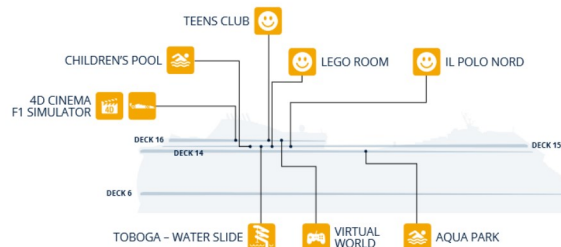

SPORT & FITNESS

	Deck
GYM BY TECHNOGYM	14
MSC ARENA	16

ENTERTAINMENT

Fun	Deck
LA PRUA PIANO BAR	7
L'EQUATORE INDOOR POOL	14
LIBRARY	5
MOVIDA BAR	15
ROYAL PALM CASINO	6
THE AFT LOUNGE	7
THE STRAND THEATRE	6-7

Family Entertainment

Family Areas	Deck		Deck
AQUA PARK	14	CHILDREN'S POOL	15
4D CINEMA, F1 SIMULATOR	16	TEENS CLUB	16
LEGO ROOM - MINI & JUNIORS CLUB	15	TOBOGA - WATER SLIDE	15
IL POLO NORD - MSC BABY CLUB	15	VIRTUAL WORLD	16

AFT

FORWARD

- RECEPTION GUEST SERVICE
- MSC EXCURSIONS
- LIFT
- STAIRS
- TELEPHONE
- EXIT ENTRANCE
- TOILETS
- CHANGING STATION
- MSC YACHT CLUB

DECK 18	DECK 15	DECK 14	DECK 7	DECK 6	DECK 5
WHIRLPOOL BATH	CHILDREN'S POOL	AQUA PARK	BUTCHER'S CUT	COSMETIC SHOP	BUSINESS CENTER
THE ONE POOL	IL POLO NORD	BAR DEL RICCIO	FASHION ACCESSORIES SHOP	DUTY FREE SHOP	LA REGGIA RESTAURANT
THE ONE BAR	L'OLIVO RESTAURANT	BORA BORA BUFFET	GALLERIA D'ARTE	FASHION WATCHES & JEWELLERY SHOP	LIBRARY
TOP 18 EXCLUSIVE SOLARIUM	LEGO ROOM	GYM BY TECHNOGYM	L'ESPRESSO	L'APERITIVO	MSC EXCURSIONS
	MOVIDA BAR	L'EQUATORE INDOOR POOL	LA PRUA PIANO BAR	LA GALLERIA FINE WATCHES, & ACCESSORIES SHOP	RECEPTION GUEST SERVICE
	MSC YACHT CLUB VIP CONCIERGE	MSC AUREA SPA	MSC FASHION SHOP	LA GALLERIA LUXURY WATCHES, JEWELLERY & ACCESSORIES SHOP	SPLENDIDA BAR
	MOVIDA BAR	PAGO PAGO BUFFET	PHOTO SHOP	LA PIAZZETTA BAR & SHOP	
DECK 16	TOBOGA - WATER SLIDE	TARTARUGA BAR	SPORTS BAR	LA REGGIA RESTAURANT	DECK 4
4D CINEMA	TOP SAIL LOUNGE		TEA HOUSE & DIM SUM	MSC KIDS SHOP	MEDICAL CENTER
F1 SIMULATOR			THE AFT LOUNGE	ROYAL PALM CASINO	TENDER ACCESS
MSC ARENA			THE PURPLE JAZZ BAR	THE CIGAR LOUNGE	
SEA PAVILION BY JEREME LEUNG			THE STRAND THEATRE	THE STRAND THEATRE	
TEENS CLUB			VILLA VERDE RESTAURANT		
VIRTUAL WORLD					