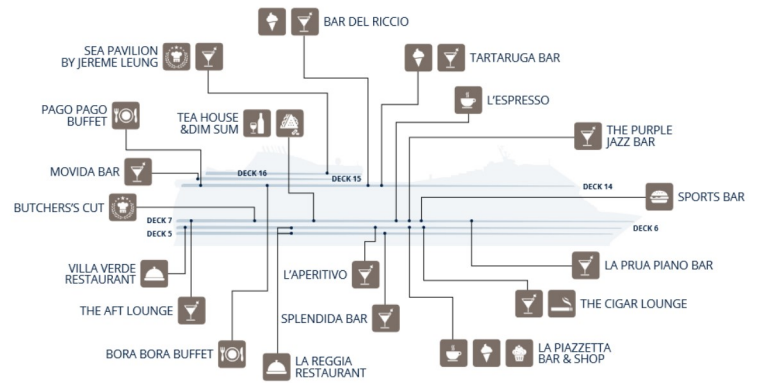

FOOD & BEVERAGE

Bars	Deck	Restaurants	Deck
L'APERITIVO	6	BORA BORA BUFFET	14
L'ESPRESSO	7	BUTCHER'S CUT	7
LA PIAZZETTA BAR & SHOPS	6	LA REGGIA RESTAURANT	5-6
LA PRUA PIANO BAR	7	PAGO PAGO BUFFET	14
SPLENDIDA BAR	5	SEA PAVILION BY JEREME LEUNG	16
SPORTS BAR	7	VILLA VERDE RESTAURANT	6
TEA HOUSE&DIM SUM	7		
THE AFT LOUNGE	7		
THE CIGAR LOUNGE	6		
THE PURPLE JAZZ BAR	7		

Outdoor Bars	Deck
BAR DEL RICCIO	14
MOVIDA BAR	15
TARTARUGA BAR	14

SHOPPING

Shops	Deck	Shops	Deck
COSMETIC SHOP	6	LA GALLERIA LUXURY WATCHES, JEWELLERY & ACCESSORIES SHOP	6
DUTY FREE SHOP	6	LA PIAZZETTA BAR & SHOPS	6
FASHION ACCESSORIES SHOP	7	MSC FASHION SHOP	7
FASHION WATCHES & JEWELLERY SHOP	6	MSC KIDS SHOP	6
GALLERIA D'ARTE	7	PHOTO SHOP	7
LA GALLERIA FINE WATCHES & ACCESSORIES SHOP	6		

SPA & BEAUTY

	Deck		Deck
BEAUTY SERVICES	14	SOLARIUM	14
JEAN LOUIS DAVID HAIR SALON	14	THALASSO ROOM	14
MANICURE & PEDICURE	14	THERMAL AREA	14
MASSAGES & TREATMENTS	14	TOP 18 EXCLUSIVE SOLARIUM	18
MEDI SPA	14	YOGA	14
RECEPTION	14		

Assembly station	Deck
C ROYAL PALM CASINO	6
D LA PRUA PIANO BAR	7
E LA PIAZZETTA	6
F THE PURPLE JAZZ BAR	7
G TEA HOUSE & DIM SUM	7
H BUTCHER'S CUT	7
I THE AFT LOUNGE	7