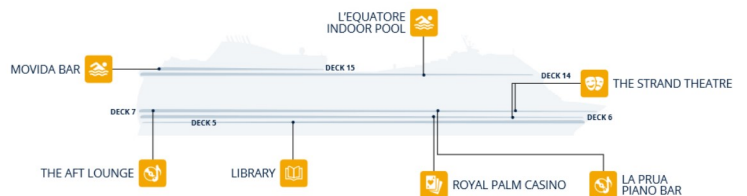

FOOD & BEVERAGE

Bars	Deck	Restaurants	Deck
L'APERITIVO	6	BORA BORA BUFFET	14
L'ESPRESSO	7	BUTCHER'S CUT	7
LA PIAZZETTA BAR & SHOPS	6	LA REGGIA RESTAURANT	5-6
LA PRUA PIANO BAR	7	PAGO PAGO BUFFET	14
SPLENDIDA BAR	5	SEA PAVILION BY JEREME LEUNG	16
SPORTS BAR	7	VILLA VERDE RESTAURANT	6
TEA HOUSE&DIM SUM	7		
THE AFT LOUNGE	7		
THE CIGAR LOUNGE	6		
THE PURPLE JAZZ BAR	7		

SPA & BEAUTY

	Deck		Deck
BEAUTY SERVICES	14	SOLARIUM	14
JEAN LOUIS DAVID HAIR SALON	14	THALASSO ROOM	14
MANICURE & PEDICURE	14	THERMAL AREA	14
MASSAGES & TREATMENTS	14	TOP 18 EXCLUSIVE SOLARIUM	18
MEDI SPA	14	YOGA	14
RECEPTION	14		

SPORT & FITNESS

	Deck
GYM BY TECHNOGYM	14
MSC ARENA	16

ENTERTAINMENT

Fun	Deck
LA PRUA PIANO BAR	7
L'EQUATORE INDOOR POOL	14
LIBRARY	5
MOVIDA BAR	15
ROYAL PALM CASINO	6
THE AFT LOUNGE	7
THE STRAND THEATRE	6-7

MSC YACHT CLUB

MSC Yacht Club	Deck
L'OLIVO RESTAURANT	15
MSC YACHT CLUB VIP CONCIERGE	15
THE ONE BAR	18
THE ONE POOL	18
TOP SAIL LOUNGE	15

Technical information	
LENGTH / BEAM / HEIGHT	333,30 m / 37,92 m / 66,80 m
TOTAL NUMBER OF GUESTS	4.363
CREW MEMBERS	1.370
LIFTS	25
VOLTAGE	110/220 volts
WI-FI	Available in all public areas
POOLS	5
DECKS	18