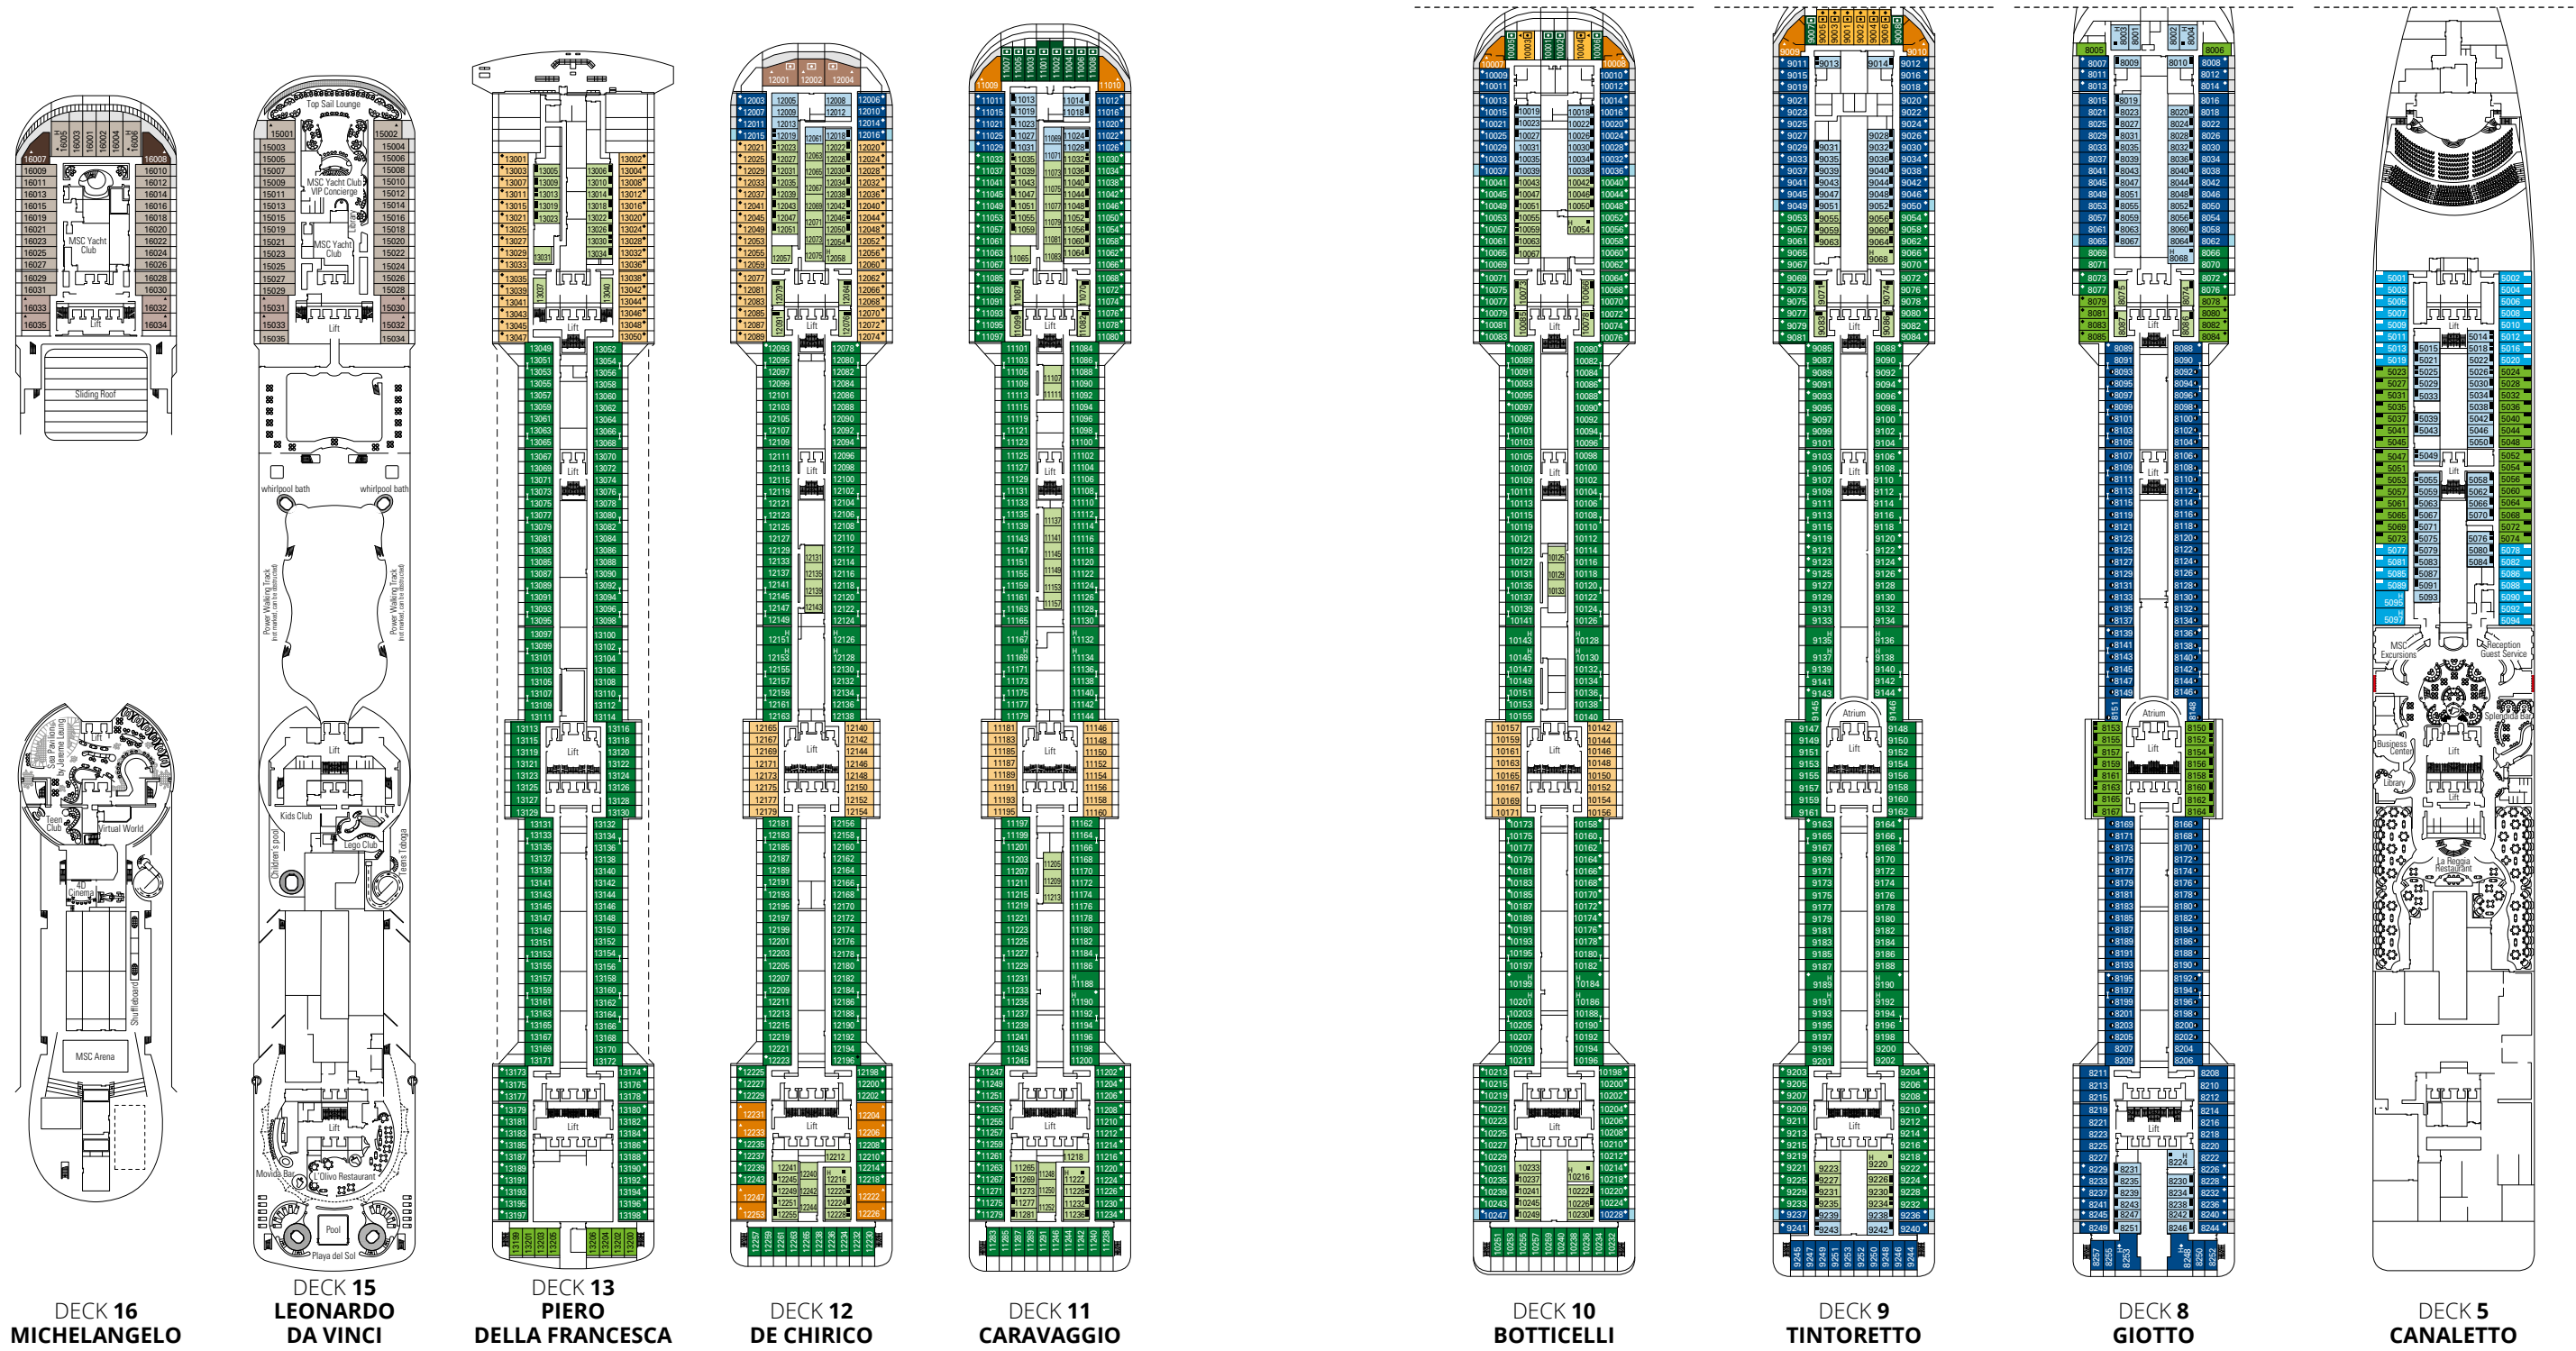

# MSC Splendida

Use the deck plans to select your ideal cabin.  
Choose the deck you wish then use the colours to identify the category of accommodation you desire.

Cabins 1637 | Guests 4363

# Cabin Categories and Experiences.

<b>BELLA EXPERIENCE</b> Interior Ocean View Balcony	<b>FANTASTICA EXPERIENCE</b> Interior Ocean View Balcony Family Cabins* Suite°	<b>AUREA EXPERIENCE</b> Balcony Suite° Suite°	<b>MSC YACHT CLUB</b> Deluxe Suite Grand Suite Executive & Family Suite° Royal Suite
--	---	--	--

**LEGEND**

- Sofa bed
- Double sofa bed
- 3rd bed is a pullman bed
- 3rd and 4th beds are pullman beds
- Connecting Cabins
- Cabins with panoramic sealed window
- Cabins for guests with disabilities or reduced mobility
- Cabins with partial view
- Balcony with metal balustrade
- Balcony with half glass half metal balustrade

\*The ship offers many family cabins which are the combination of 2 connected cabins. Please contact your travel agent for all the available options.  
 \*All cabins have one double bed convertible to two single beds.  
 \*3rd bed available in all categories except for Suite with Panoramic Sealed Window Fantastica.  
 \*4th beds available in all categories except for Suite with Panoramic Sealed Window Fantastica, Suite Aurea and MSC Yacht Club Suites.  
 °Sealed panoramic window.