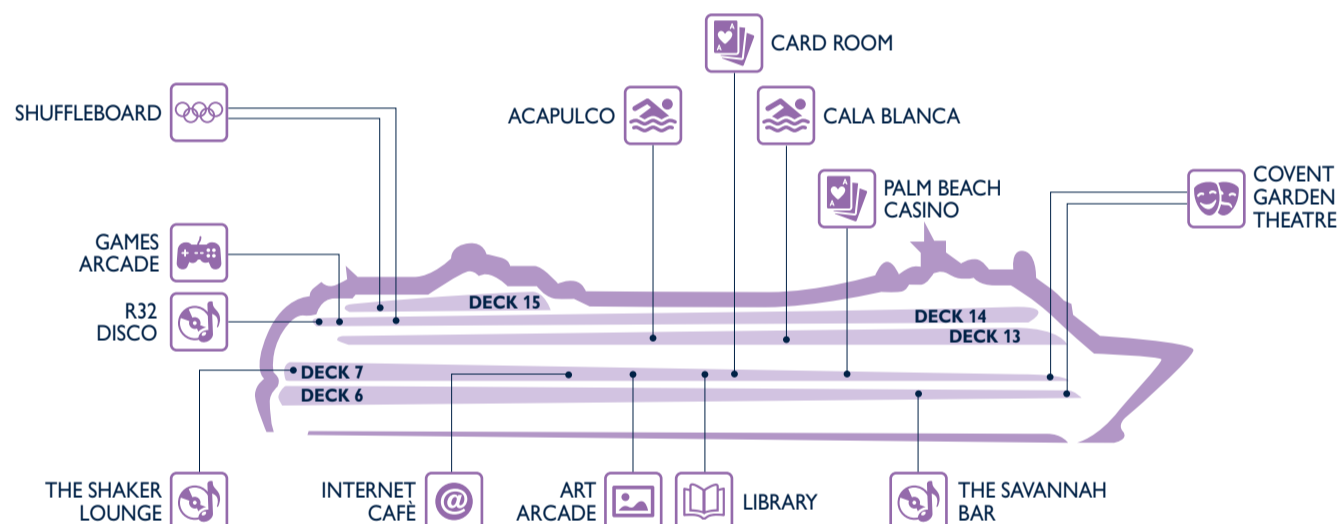

Restaurants	Deck
4 SEASONS BUFFET RESTAURANT	13
L'IBISCUS	6
LA PIAZZETTA BUFFET RESTAURANT	13
SHANGHAI	7
VILLA BORGHESE	5

Outdoor Bars	Deck
BARRACUDA BAR	13
EL SOMBRERO POOL BAR	13
TOP 16 BAR	16

SHOPPING

Shops	Deck
ACCESSORIES SHOP	6
CIPRIA	6
EXCURSION OFFICE	6
L'ANGOLO DELL'OGGETTO	6
LO ZAFFIRO	6

Shops	Deck
MADISON AVENUE	6
MSC AUREA SPA	13
MSC SHOP	6
PHOTO SHOP	7
THE MINI MALL	6

ENTERTAINMENT

Fun	Deck
ACAPULCO POOL AREA	13
ART ARCADE	7
CALA BLANCA POOL AREA	13
CARD ROOM	7
COVENT GARDEN THEATRE	6
GAMES ARCADE	14
INTERNET CAFÉ	7

Fun	Deck
LIBRARY	7
PALM BEACH CASINO	7
R32 DISCO	14
SHUFFLEBOARD	14
THE SAVANNAH BAR	6
THE SHAKER LOUNGE	7

FAMILY & FUN

Family Areas	Deck
ACAPULCO POOL AREA	13
CALA BLANCA POOL AREA	13
BABY CLUB INDOOR PLAYROOM (under 3 years)	14
CHILDREN OUTDOOR POOL & GAMES	14
COVENT GARDEN THEATRE	6
JUNIORS CLUB (7-11 years)	14
EL SOMBRERO POOL BAR	13

Family Areas	Deck
KIDS' CORNER	13
MINIGOLF	15
MSC SHOP	6
SHUFFLEBOARD	14
SPORT CENTER	16
TEENS CLUB (12-17 years)	14
MINI CLUB THE JUNGLE ADVENTURE (3-6 years)	14
VIDEO ARCADE	14

SPORT & WELLBEING

Sport & Wellbeing	Deck
ACAPULCO POOL AREA	13
AUREA SPA RECEPTION	13
CALA BLANCA POOL AREA	13
GYM	13
JEAN LOUIS DAVID	13
MASSAGE ROOMS	13
MEDICAL SPA	13
MINIGOLF	15