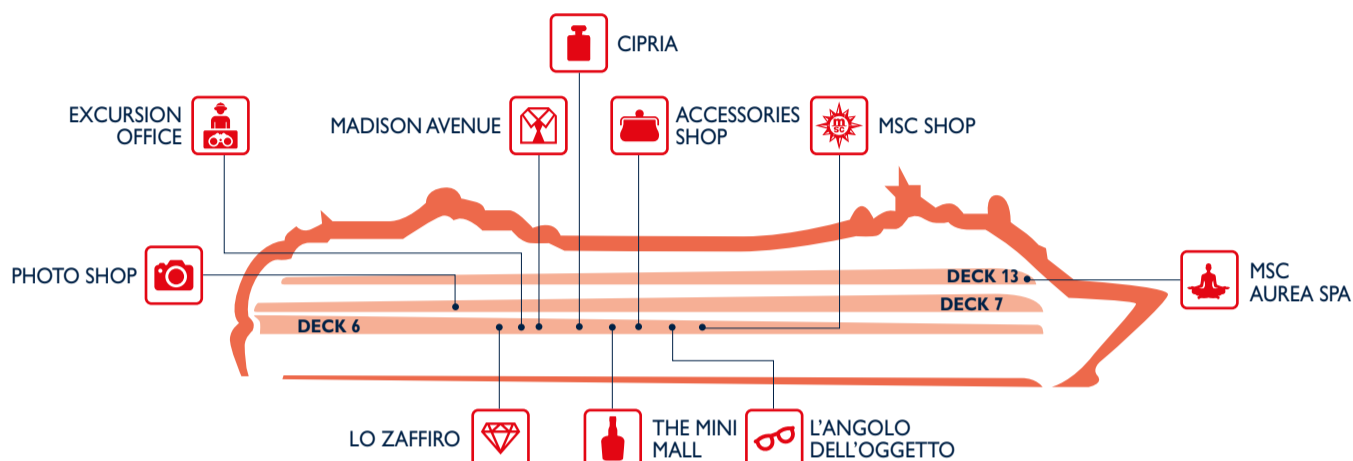

ASSEMBLY STATION			DECK
	C	Palm Beach Casino	7
	D	The Savannah Bar	6
	E	External port side middle ship	7
	F	External stbd side middle ship	7
	G	L'ibiscus Restaurant	6
	H	The Shaker Lounge	7

EAT & DRINK

Bars	Deck
L'INCONTRO BAR	5
LA CANTINELLA WINE BAR	7
LA CUBANA CIGAR ROOM	7
PALM BEACH CASINO	7
R32 DISCO	14
SPA BAR	13
THE AMBER BAR	6
THE PURPLE BAR	6
THE SAVANNAH BAR	6
THE SHAKER LOUNGE	7
ZAFFIRO BAR	6

Restaurants	Deck
4 SEASONS BUFFET RESTAURANT	13
L'IBISCUS	6
LA PIAZZETTA BUFFET RESTAURANT	13
SHANGHAI	7
VILLA BORGHESE	5

Outdoor Bars	Deck
BARRACUDA BAR	13
EL SOMBRERO POOL BAR	13
TOP 16 BAR	16

SHOPPING

Shops	Deck
ACCESSORIES SHOP	6
CIPRIA	6
EXCURSION OFFICE	6
L'ANGOLO DELL'OGGETTO	6
LO ZAFFIRO	6

Shops	Deck
MADISON AVENUE	6
MSC AUREA SPA	13
MSC SHOP	6
PHOTO SHOP	7
THE MINI MALL	6

ENTERTAINMENT

Fun	Deck
ACAPULCO POOL AREA	13
ART ARCADE	7
CALA BLANCA POOL AREA	13
CARD ROOM	7
COVENT GARDEN THEATRE	6
GAMES ARCADE	14
INTERNET CAFÉ	7