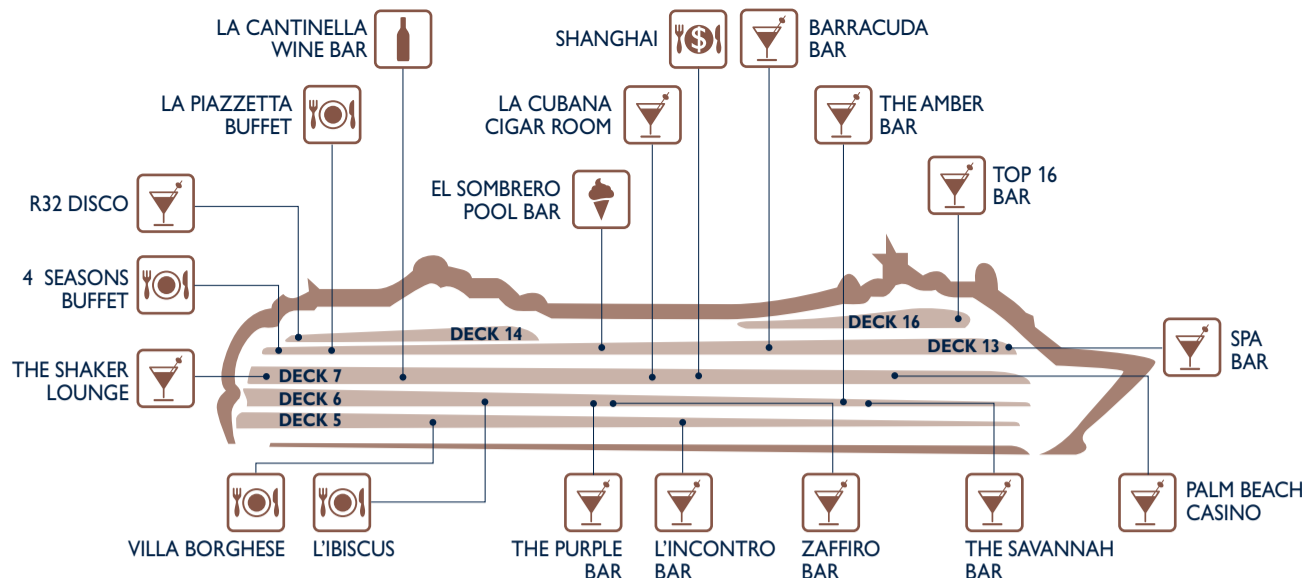

ASSEMBLY STATION			DECK
	C	Palm Beach Casino	7
	D	The Savannah Bar	6
	E	External port side middle ship	7
	F	External stbd side middle ship	7
	G	L'ibiscus Restaurant	6
	H	The Shaker Lounge	7

EAT & DRINK

Bars	Deck
L'INCONTRO BAR	5
LA CANTINELLA WINE BAR	7
LA CUBANA CIGAR ROOM	7
PALM BEACH CASINO	7
R32 DISCO	14
SPA BAR	13
THE AMBER BAR	6
THE PURPLE BAR	6
THE SAVANNAH BAR	6
THE SHAKER LOUNGE	7
ZAFFIRO BAR	6

Restaurants	Deck
4 SEASONS BUFFET RESTAURANT	13
L'IBISCUS	6
LA PIAZZETTA BUFFET RESTAURANT	13
SHANGHAI	7
VILLA BORGHESE	5

Outdoor Bars	Deck
BARRACUDA BAR	13
EL SOMBRERO POOL BAR	13
TOP 16 BAR	16

SHOPPING

Shops	Deck
ACCESSORIES SHOP	6
CIPRIA	6
EXCURSION OFFICE	6
L'ANGOLO DELL'OGGETTO	6
LO ZAFFIRO	6

Shops	Deck
MADISON AVENUE	6
MSC AUREA SPA	13
MSC SHOP	6
PHOTO SHOP	7
THE MINI MALL	6

ENTERTAINMENT

Fun	Deck
ACAPULCO POOL AREA	13
ART ARCADE	7
CALA BLANCA POOL AREA	13
CARD ROOM	7
COVENT GARDEN THEATRE	6
GAMES ARCADE	14
INTERNET CAFÉ	7