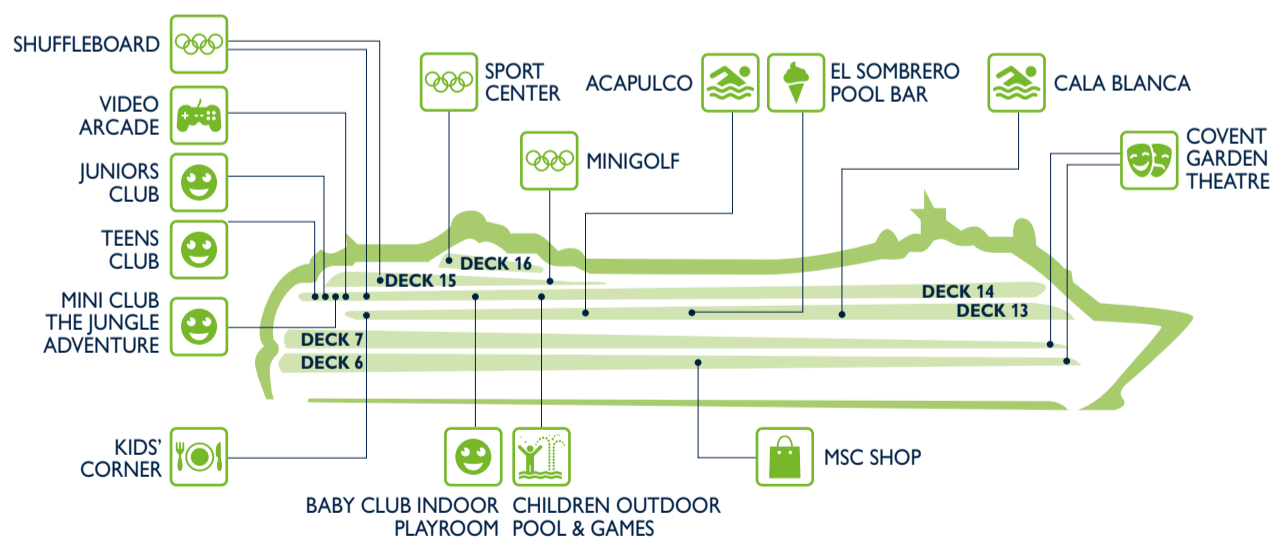

Restaurants	Deck
4 SEASONS BUFFET RESTAURANT	13
L'IBISCUS	6
LA PIAZZETTA BUFFET RESTAURANT	13
SHANGHAI	7
VILLA BORGHESE	5

Outdoor Bars	Deck
BARRACUDA BAR	13
EL SOMBRERO POOL BAR	13
TOP 16 BAR	16

SHOPPING

Shops	Deck
ACCESSORIES SHOP	6
CIPRIA	6
EXCURSION OFFICE	6
L'ANGOLO DELL'OGGETTO	6
LO ZAFFIRO	6

Shops	Deck
MADISON AVENUE	6
MSC AUREA SPA	13
MSC SHOP	6
PHOTO SHOP	7
THE MINI MALL	6

ENTERTAINMENT

Fun	Deck
ACAPULCO POOL AREA	13
ART ARCADE	7
CALA BLANCA POOL AREA	13
CARD ROOM	7
COVENT GARDEN THEATRE	6
GAMES ARCADE	14
INTERNET CAFÉ	7

Fun	Deck
LIBRARY	7
PALM BEACH CASINO	7
R32 DISCO	14
SHUFFLEBOARD	14
THE SAVANNAH BAR	6
THE SHAKER LOUNGE	7

FAMILY & FUN

Family Areas	Deck
ACAPULCO POOL AREA	13
CALA BLANCA POOL AREA	13
BABY CLUB INDOOR PLAYROOM (under 3 years)	14
CHILDREN OUTDOOR POOL & GAMES	14
COVENT GARDEN THEATRE	6
JUNIORS CLUB (7-11 years)	14
EL SOMBRERO POOL BAR	13

Family Areas	Deck
KIDS' CORNER	13
MINIGOLF	15
MSC SHOP	6
SHUFFLEBOARD	14
SPORT CENTER	16
TEENS CLUB (12-17 years)	14
MINI CLUB THE JUNGLE ADVENTURE (3-6 years)	14
VIDEO ARCADE	14

SPORT & WELLBEING

Sport & Wellbeing	Deck
ACAPULCO POOL AREA	13
AUREA SPA RECEPTION	13
CALA BLANCA POOL AREA	13
GYM	13
JEAN LOUIS DAVID	13
MASSAGE ROOMS	13
MEDICAL SPA	13
MINIGOLF	15